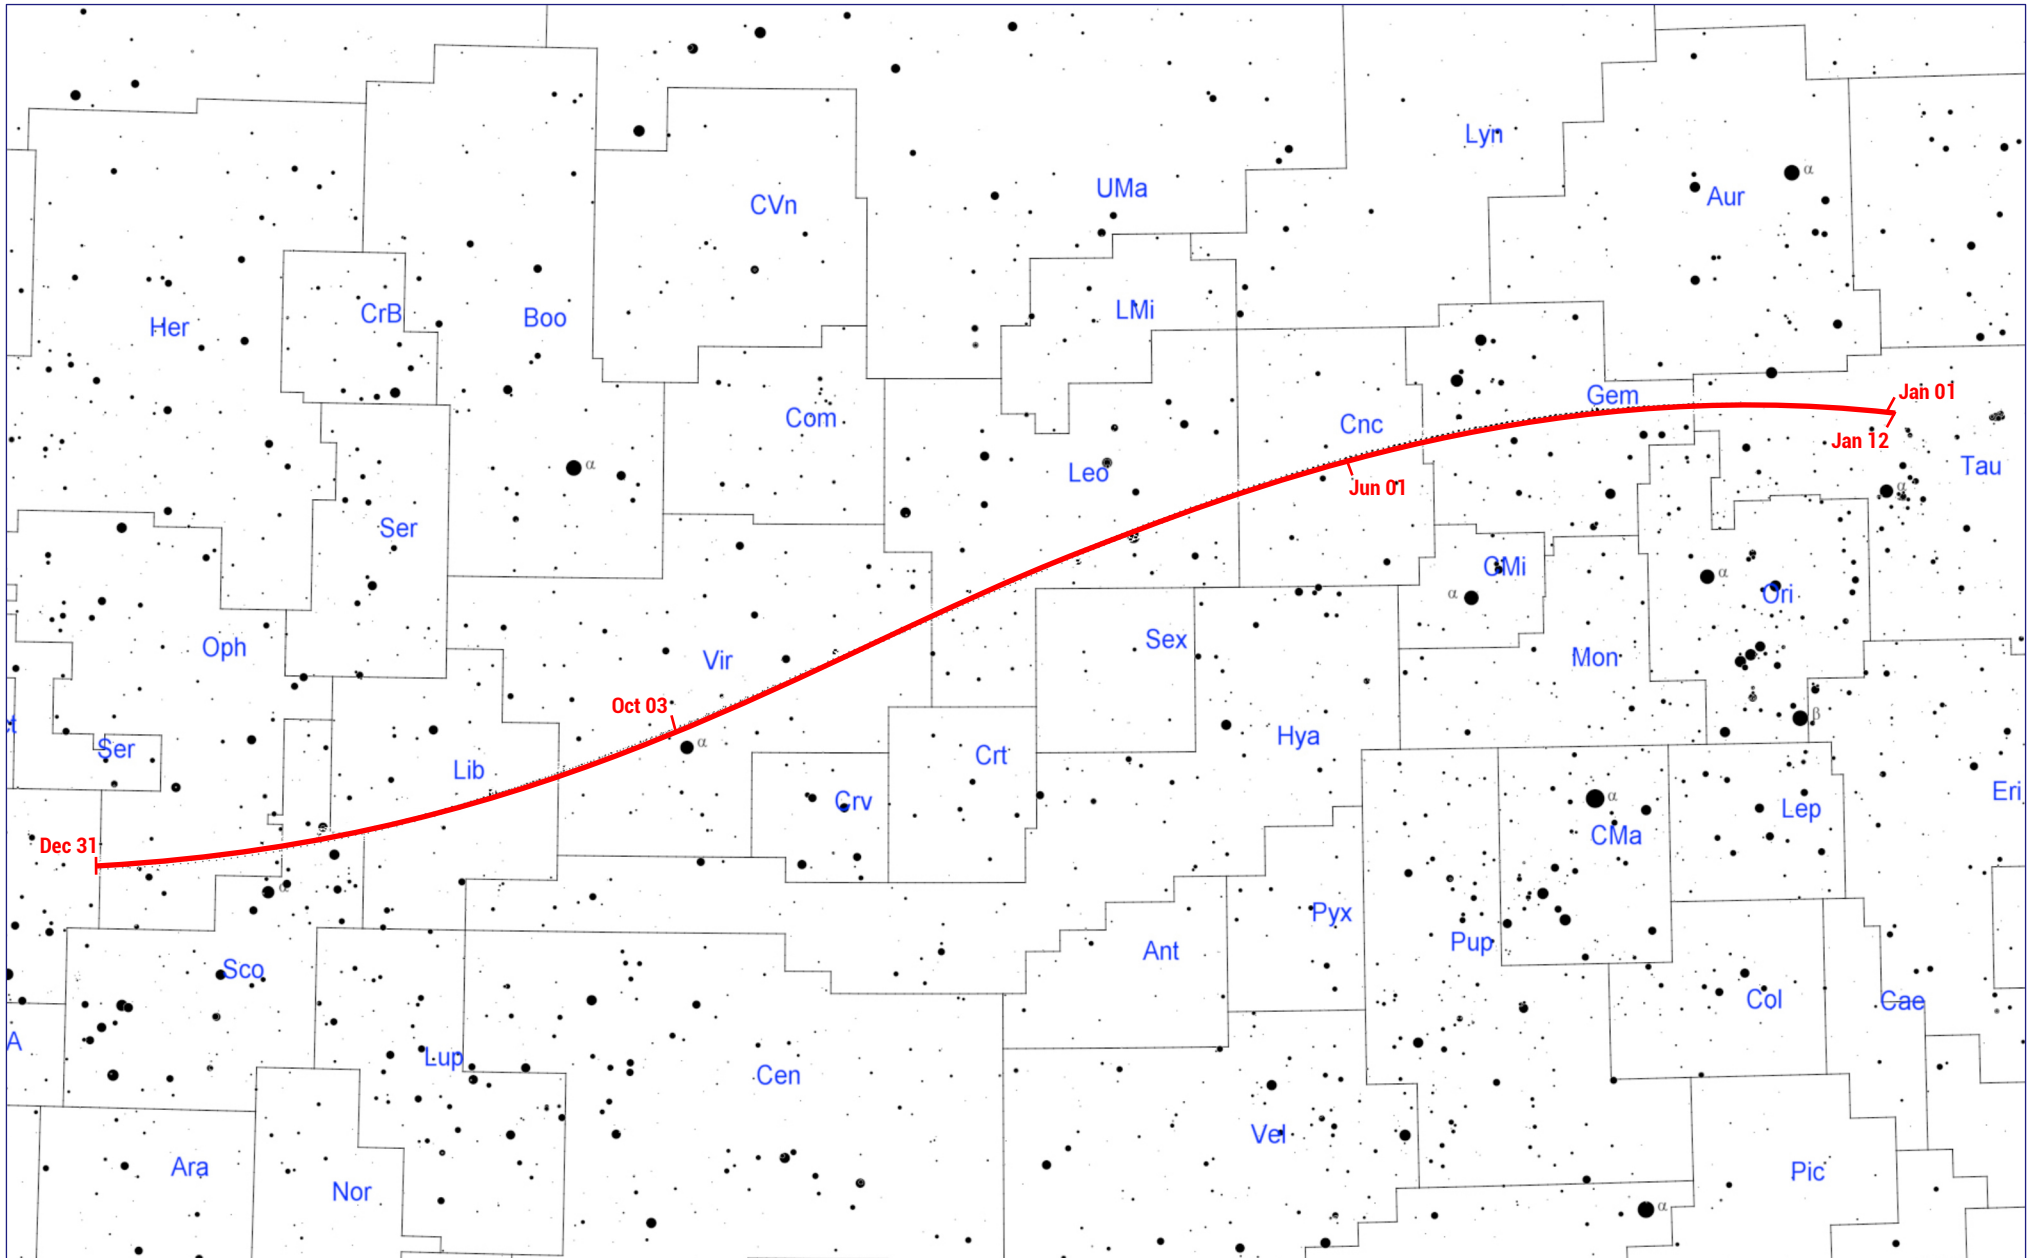

Path of Mercury during 2023

Path of Venus during 2023

Path of Mars during 2023

Path of Jupiter during 2023

Path of Saturn during 2023

Path of Uranus during 2023

Path of Neptune during 2023

Jupiter's moons during 2023

<https://>

Jupiter's moons during 2023

Jupiter's moons during 2023

Visibility of Jupiter during 2023

Jupiter can be seen throughout the year except during April. It is visible at dusk from January through March, after which it slips into the solar glare, reaching solar conjunction on Apr 12. Jupiter reappears, in the morning sky, during the second half of April. By mid-August it is visible for more than half the night. The best time to see Jupiter this year is in early November when it is at opposition (Nov 03) and can be seen throughout the night. Jupiter remains a prominent evening and late-night object until year's end.