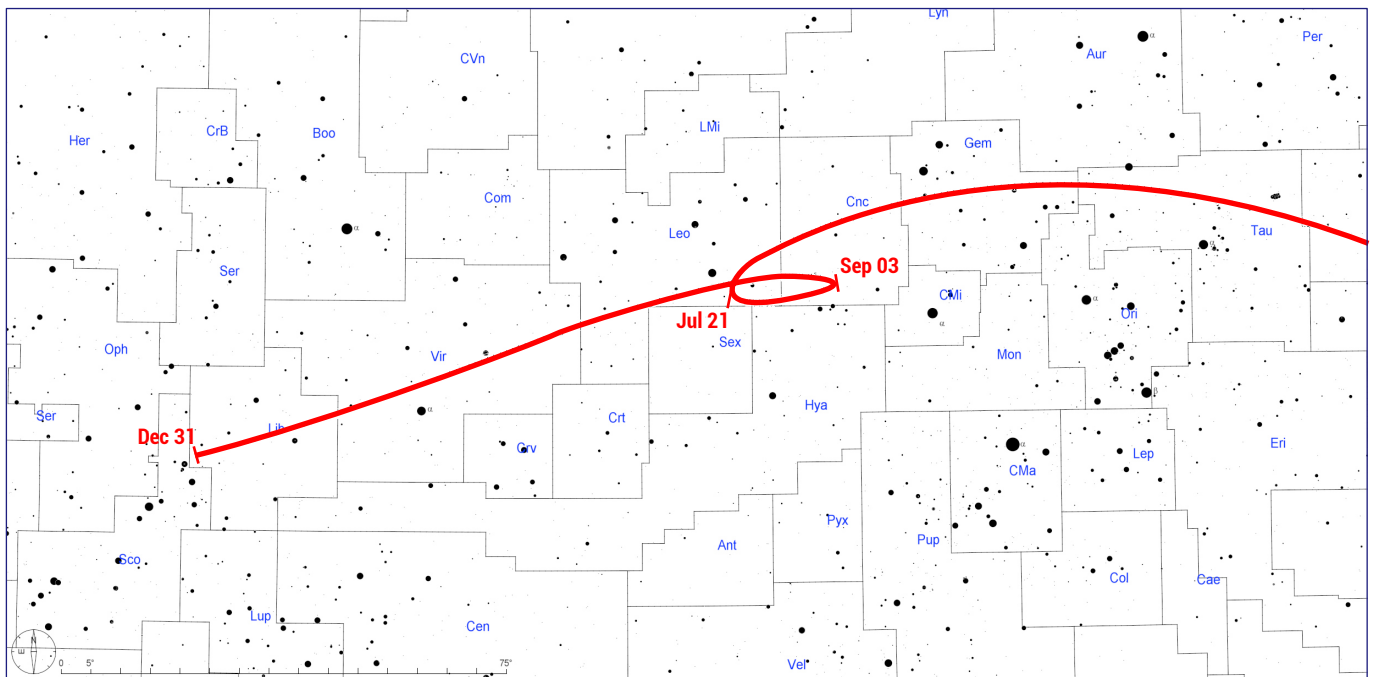

Path of Venus during 2023