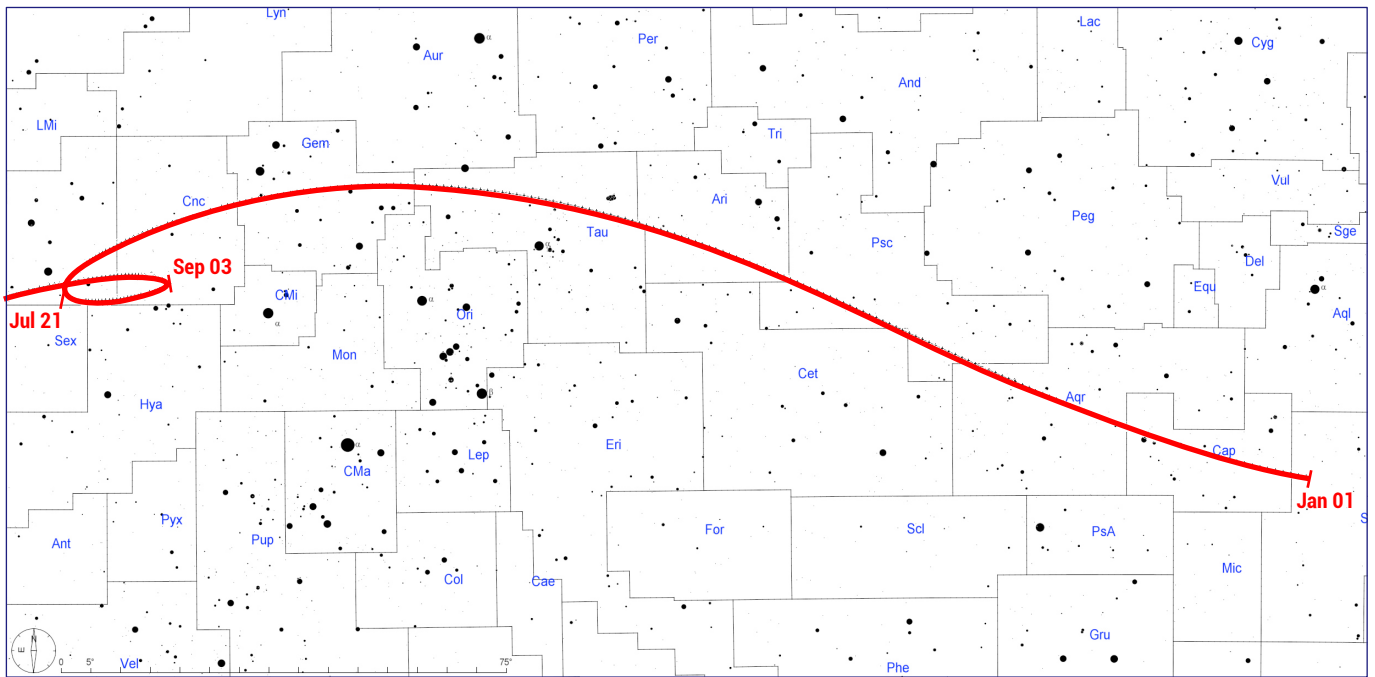

Path of Venus during 2023