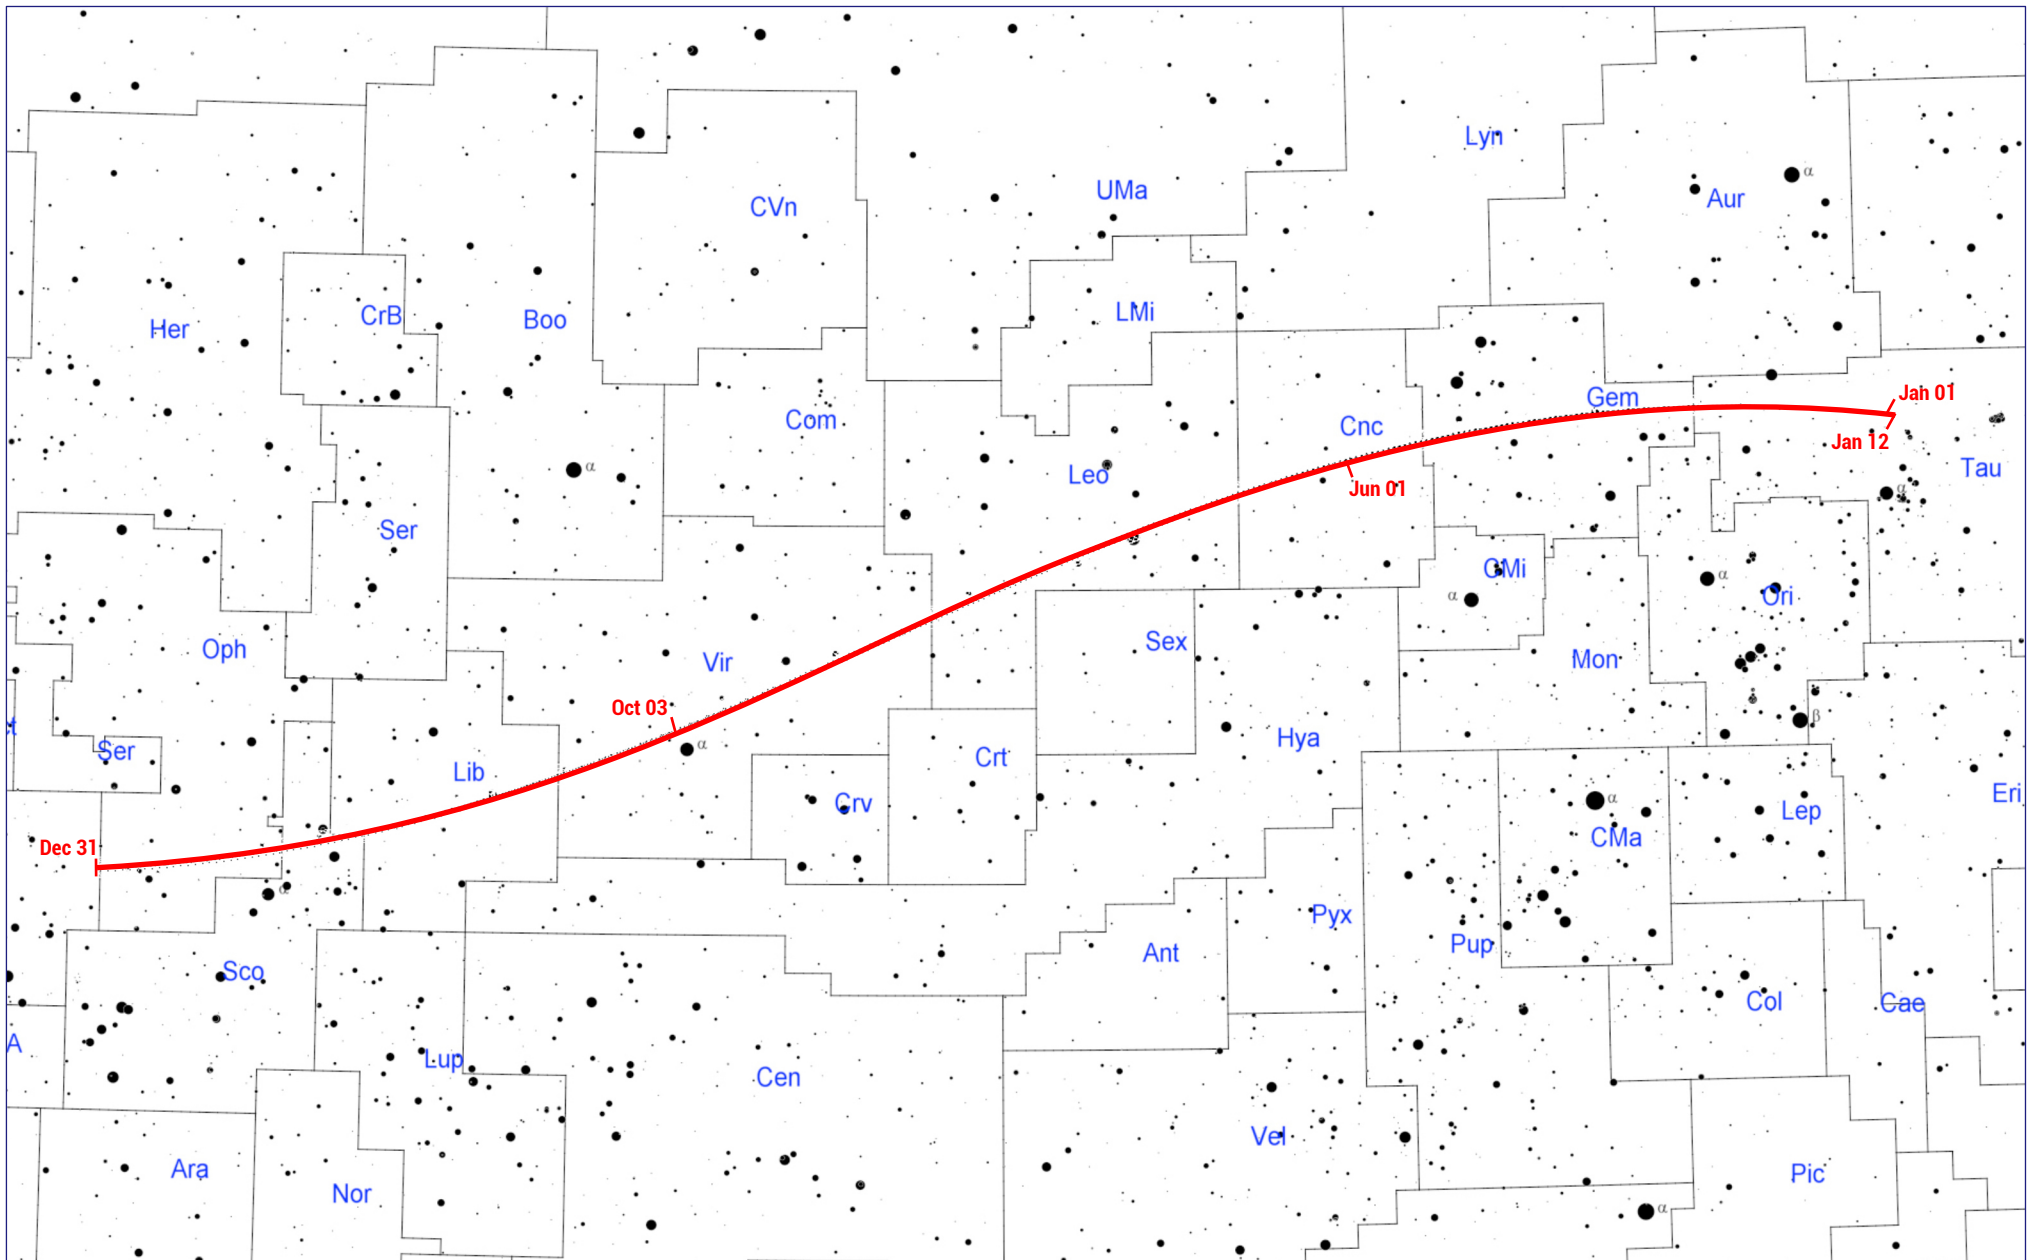

Path of Mercury during 2023

Path of Venus during 2023

Path of Mars during 2023

Path of Jupiter during 2023

Path of Saturn during 2023

Path of Uranus during 2023

Path of Neptune during 2023

Jupiter's moons during 2023

Jupiter's moons during 2023

Jupiter's moons during 2023

Visibility of Jupiter during 2023

Jupiter can be seen throughout the year except during April. It is visible at dusk from January through March, after which it slips into the solar glare, reaching solar conjunction on Apr 12. Jupiter reappears, in the morning sky, during the second half of April. By mid-August it is visible for more than half the night. The best time to see Jupiter this year is in early November when it is at opposition (Nov 03) and can be seen throughout the night. Jupiter remains a prominent evening and late-night object until year's end.