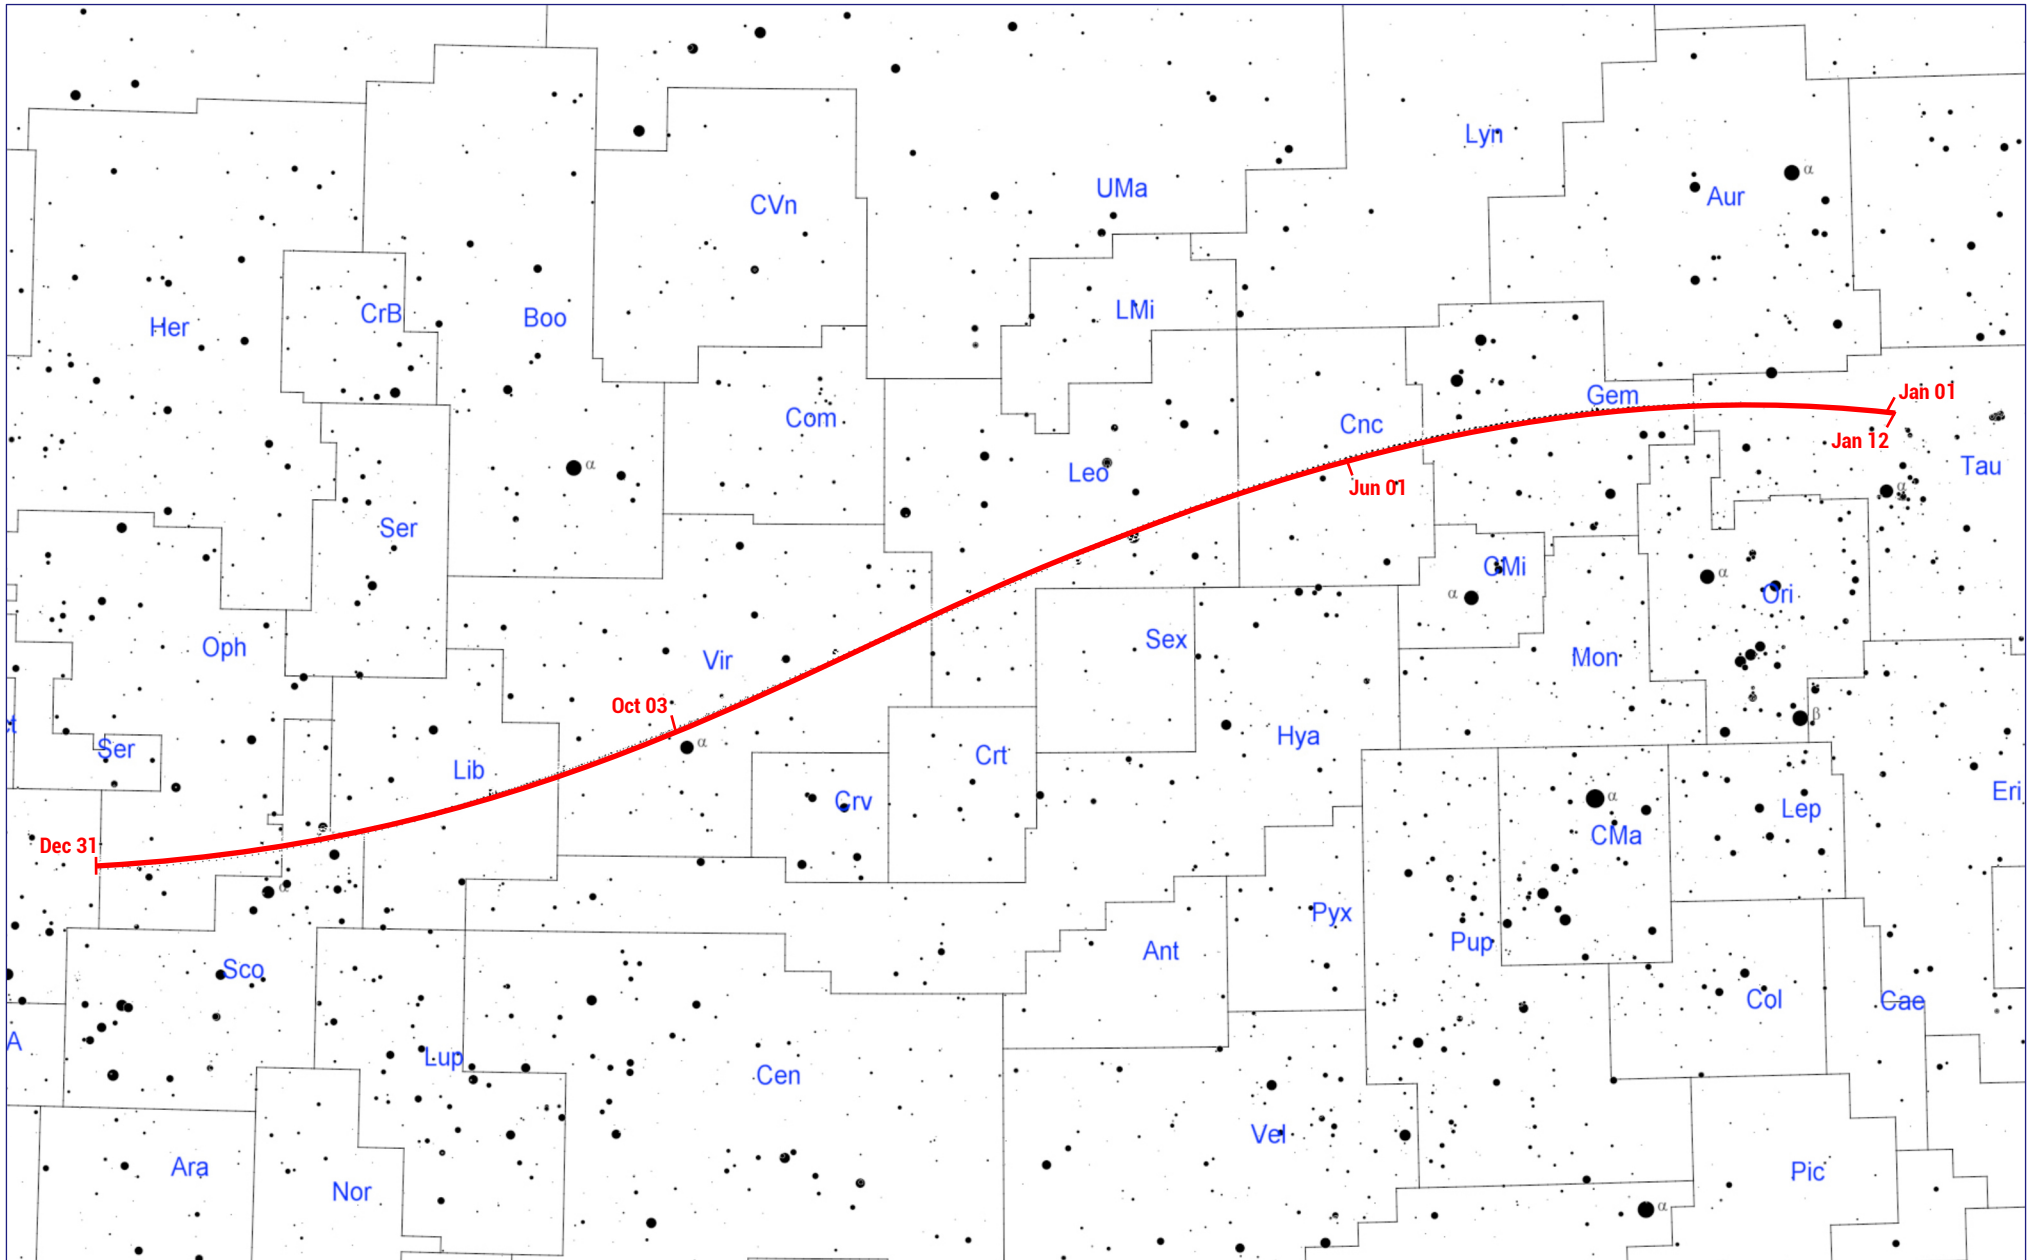

Path of Mercury during 2023

Path of Venus during 2023

Path of Mars during 2023

Path of Jupiter during 2023

Path of Saturn during 2023

Path of Uranus during 2023

Path of Neptune during 2023

Jupiter's moons during 2023

Jupiter's moons during 2023

Jupiter's moons during 2023

Visibility of Jupiter during 2023

Jupiter can be seen throughout the year except during April. It is visible at dusk from January through March, after which it slips into the solar glare, reaching solar conjunction on Apr 12. Jupiter reappears, in the morning sky, during the second half of April. By mid-August it is visible for more than half the night. The best time to see Jupiter this year is in early November when it is at opposition (Nov 03) and can be seen throughout the night. Jupiter remains a prominent evening and late-night object until year's end.