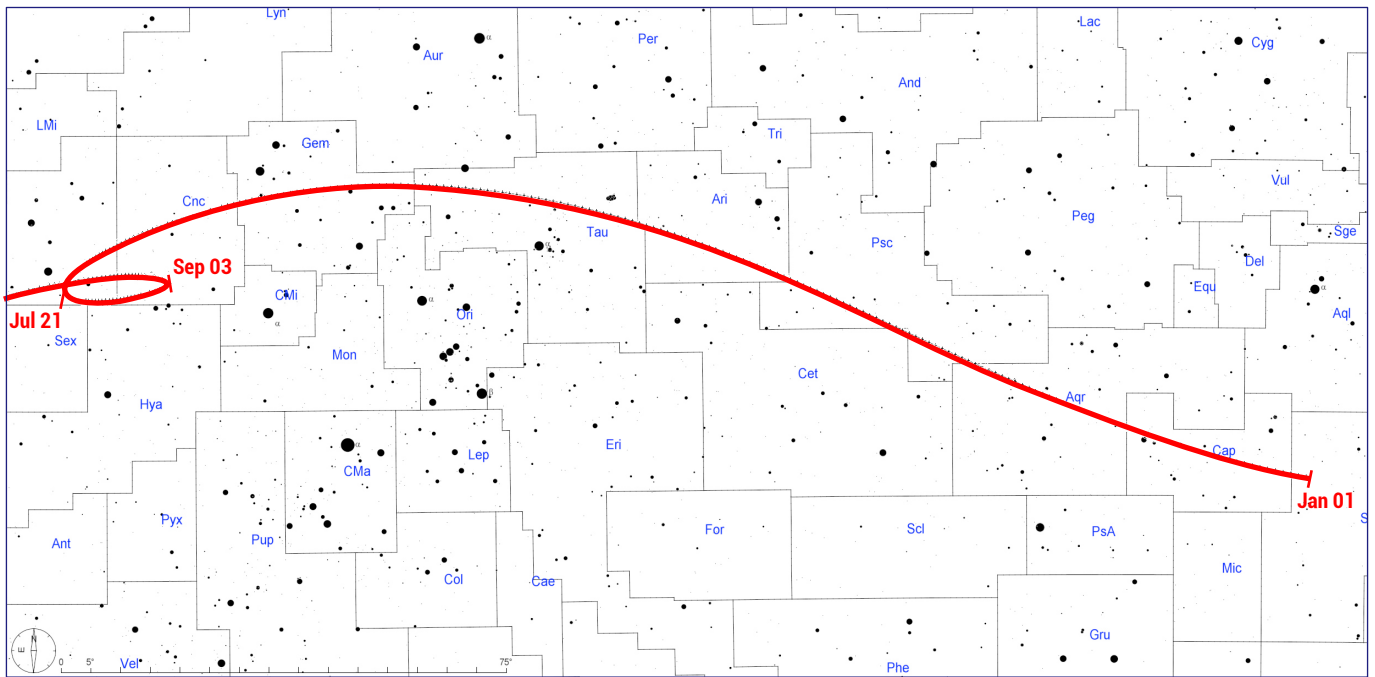

**Column headings:** Column 1 = Date. Columns 2-5 = local time of Sun rise, culmination, set; and constellation in which the Sun is located. Columns 6-7 = local time of the end and start of astronomical twilight. Columns 8-13 = local time of Moon rise, culmination, set; age of the Moon in days; phase of the Moon expressed as a percentage; and constellation in which the Moon is located.

# Path of Mercury during 2023

# Path of Venus during 2023