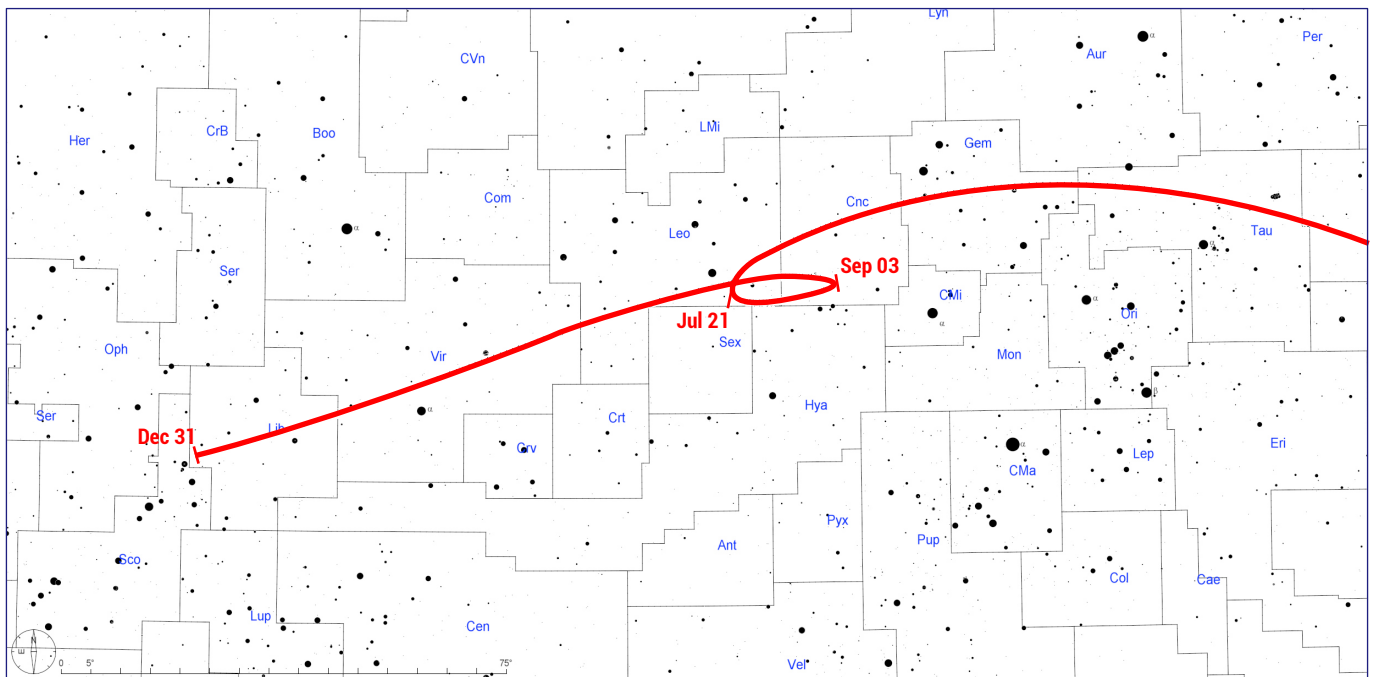

Path of Venus during 2023