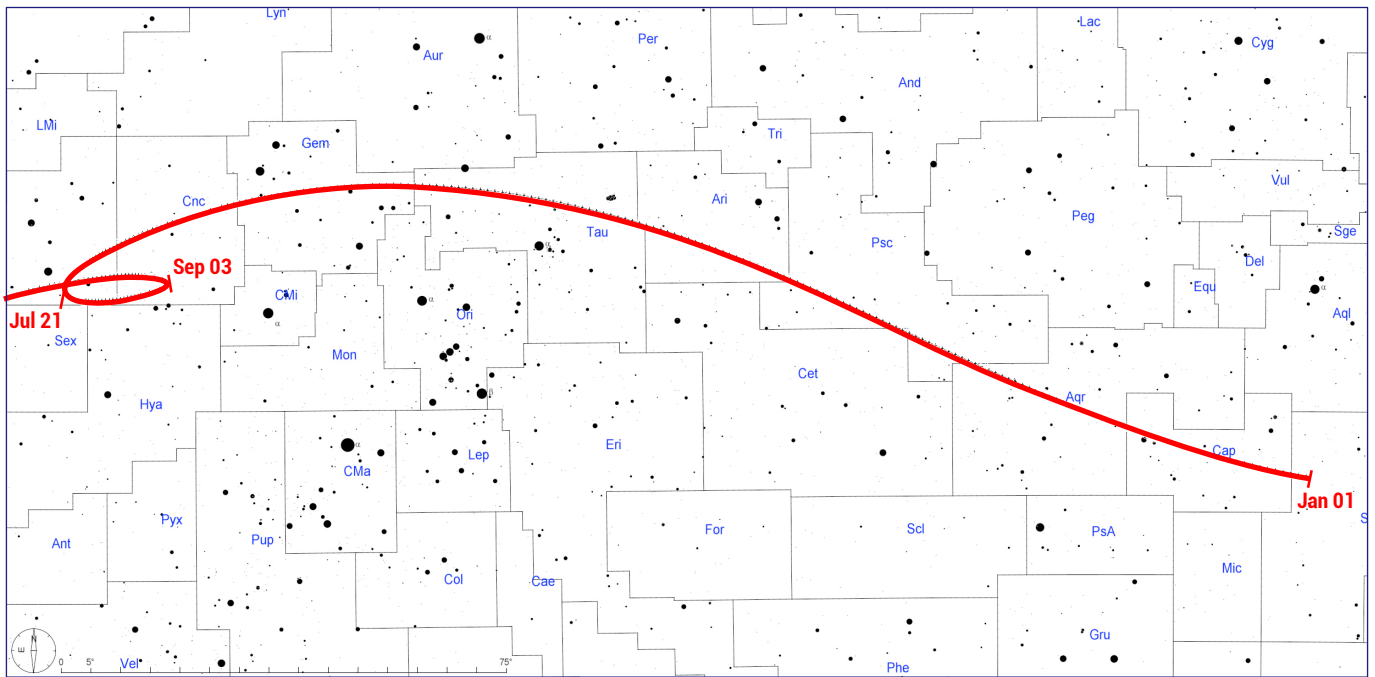

Path of Venus during 2023