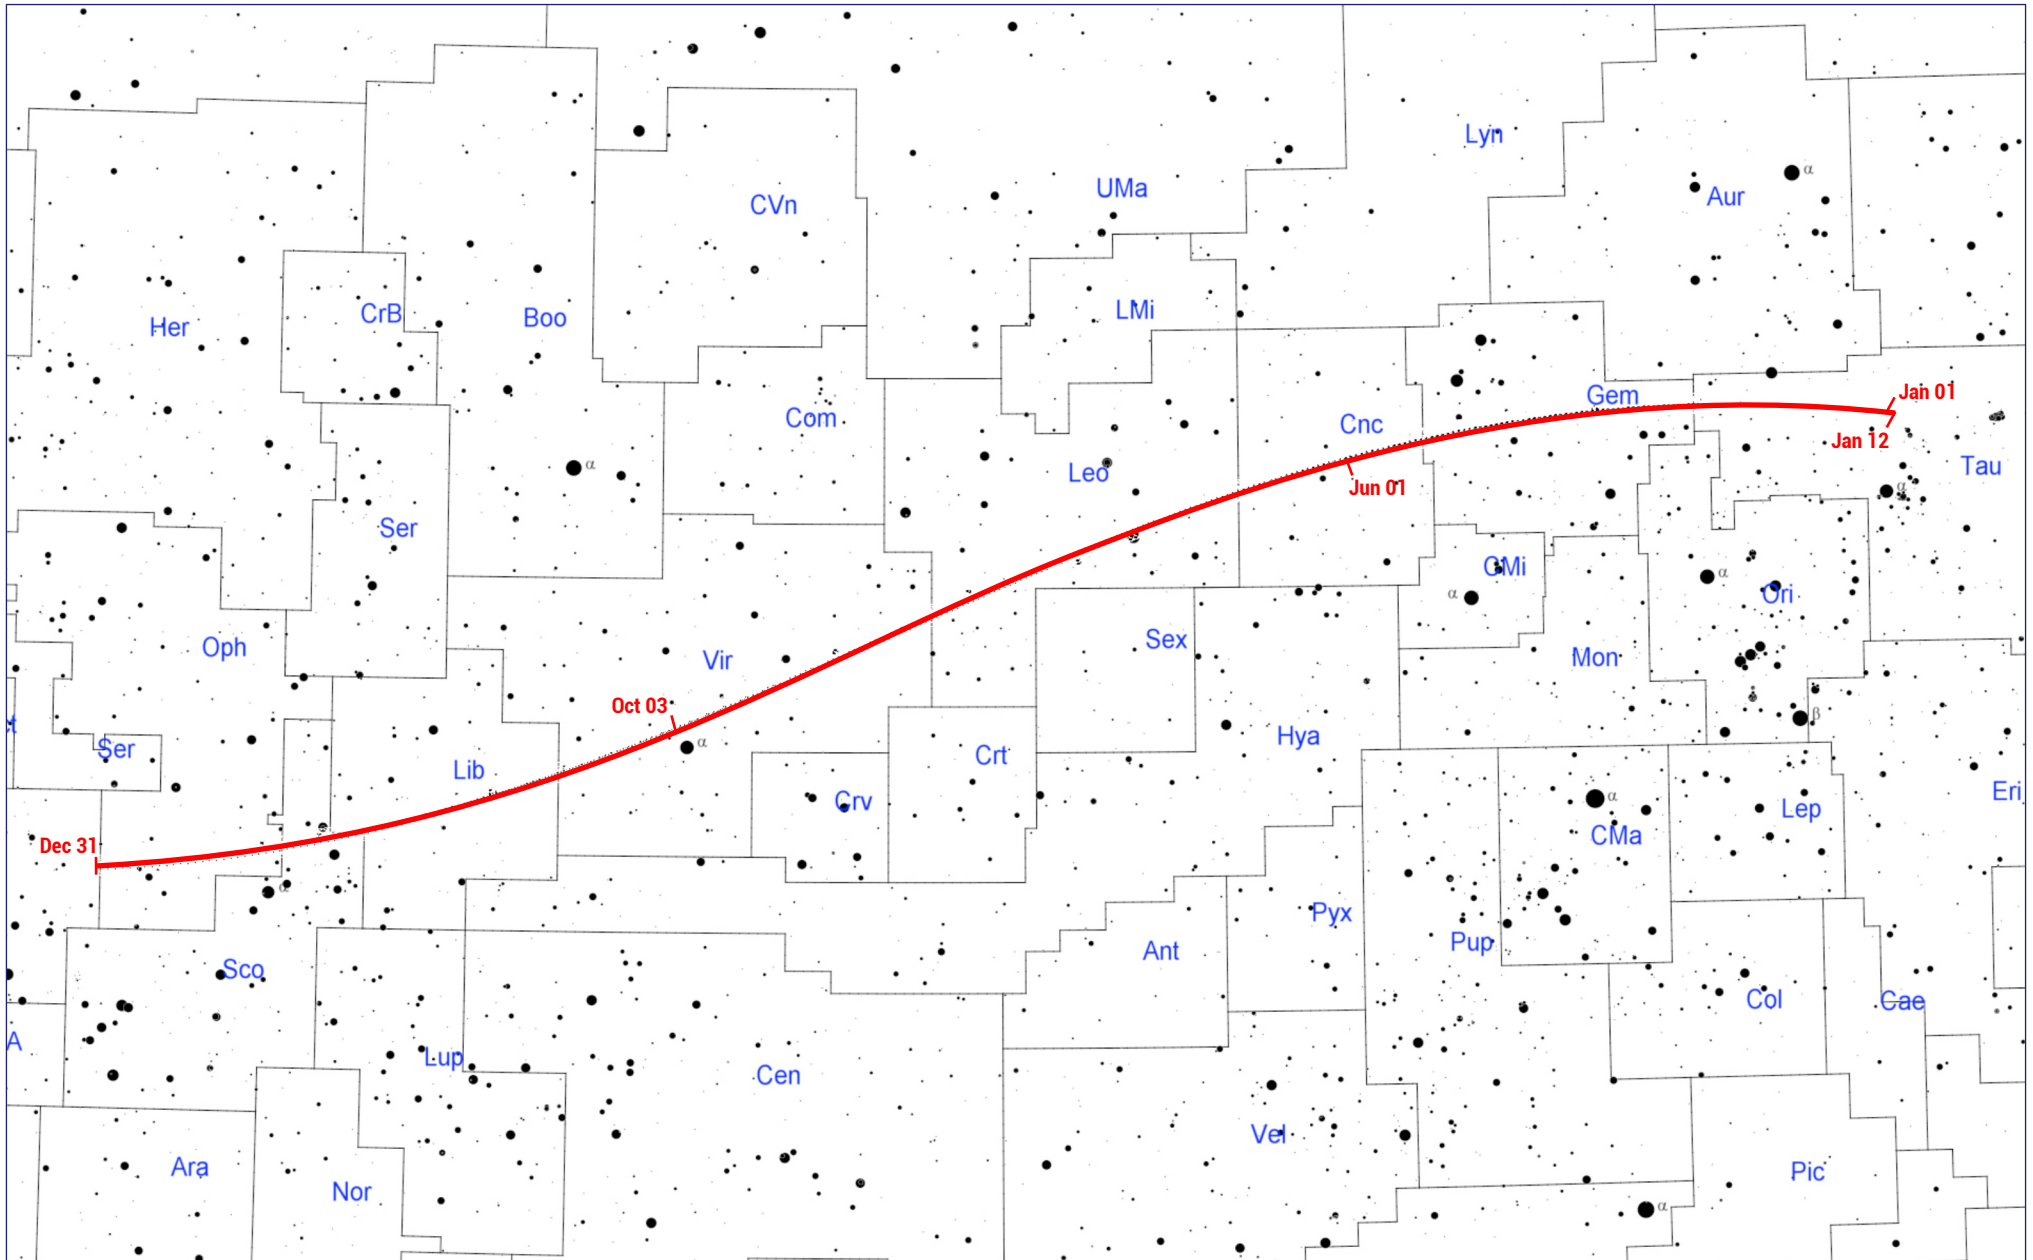

The Moon during 2023

Jan 07	Mantis Full Moon (01:10)	Jul 03	Meerkat Full SuperMoon (13:39)
Jan 15	Last Quarter Moon	Jul 10	Last Quarter Moon
Jan 21	New Moon (22:56)	Jul 17	New Moon (20:33)
Jan 28	First Quarter Moon	Jul 26	First Quarter Moon
Feb 05	Dassie Full Moon (20:31)	Aug 01	Peace Full Supermoon (20:32)
Feb 13	Last Quarter Moon	Aug 08	Last Quarter Moon
Feb 20	New Moon (09:09)	Aug 16	New Moon (11:39)
Feb 27	First Quarter Moon	Aug 24	First Quarter Moon
Mar 07	Harvest Full Moon (14:43)	Aug 31	Dusty Blue Full SuperMoon (03:35)
Mar 15	Last Quarter Moon	Sep 07	Last Quarter Moon
Mar 21	New Moon (19:27)	Sep 15	New Moon (03:40)
Mar 29	First Quarter Moon	Sep 22	First Quarter Moon
Apr 06	Diamond Full Moon (06:37)	Sep 29	Spring Full Moon (11:58)
Apr 13	Last Quarter Moon	Oct 06	Last Quarter Moon
Apr 20	New Moon (06:16, annular total eclipse)	Oct 14	New Moon (19:55, annular eclipse)
Apr 27	First Quarter Moon	Oct 22	First Quarter Moon
May 05	Frost Full Moon (19:37, eclipse)	Oct 28	Whale Full Moon (22:24, umbral eclipse)
May 12	Last Quarter Moon	Nov 05	Last Quarter Moon
May 19	New Moon (17:56)	Nov 13	New Moon (11:27)
May 27	First Quarter Moon	Nov 20	First Quarter Moon
Jun 04	Sisters Full Moon (05:44)	Nov 27	Milk Full Moon (11:17)
Jun 10	Last Quarter Moon	Dec 05	Last Quarter Moon
Jun 18	New Moon (06:39)	Dec 13	New Moon (01:32)
Jun 26	First Quarter Moon	Dec 19	First Quarter Moon
		Dec 27	Springbok Full Moon (02:34)

Path of Mercury during 2023

Path of Venus during 2023

Path of Mars during 2023

Path of Jupiter during 2023

Path of Saturn during 2023

Path of Uranus during 2023

Path of Neptune during 2023

Jupiter's moons during 2023