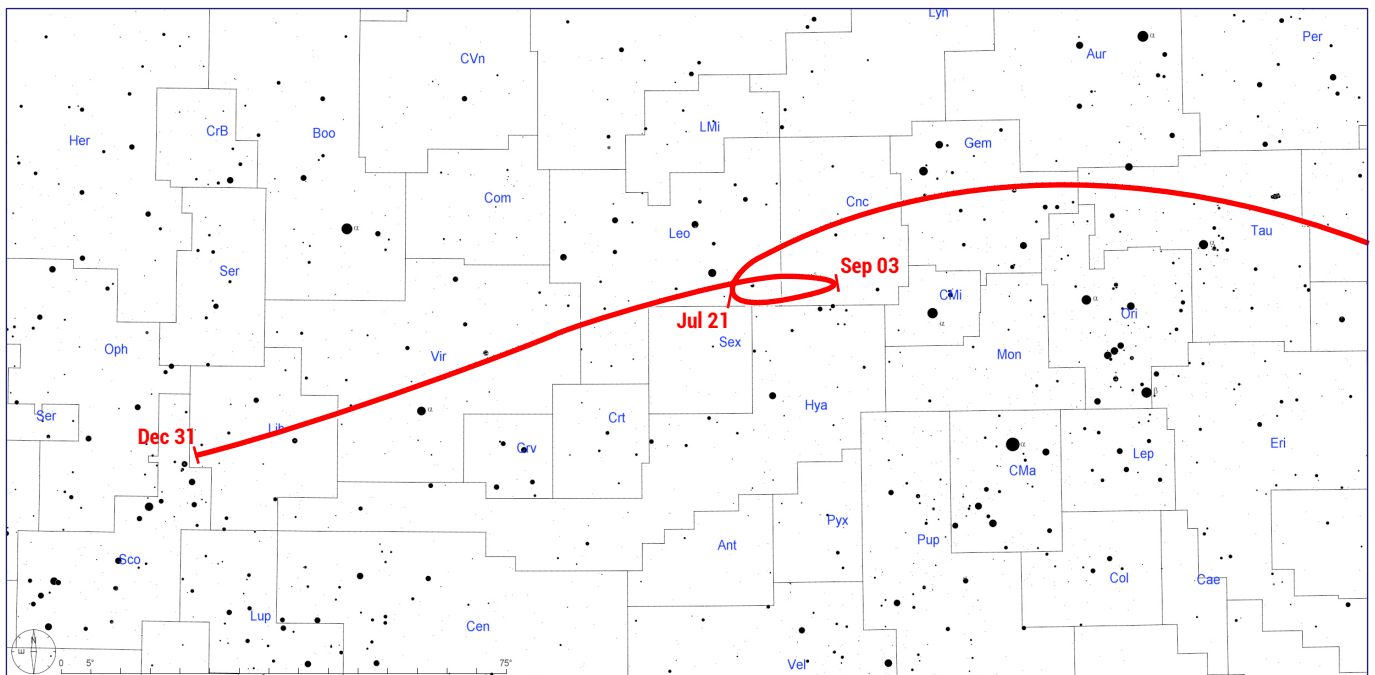

Path of Venus during 2023