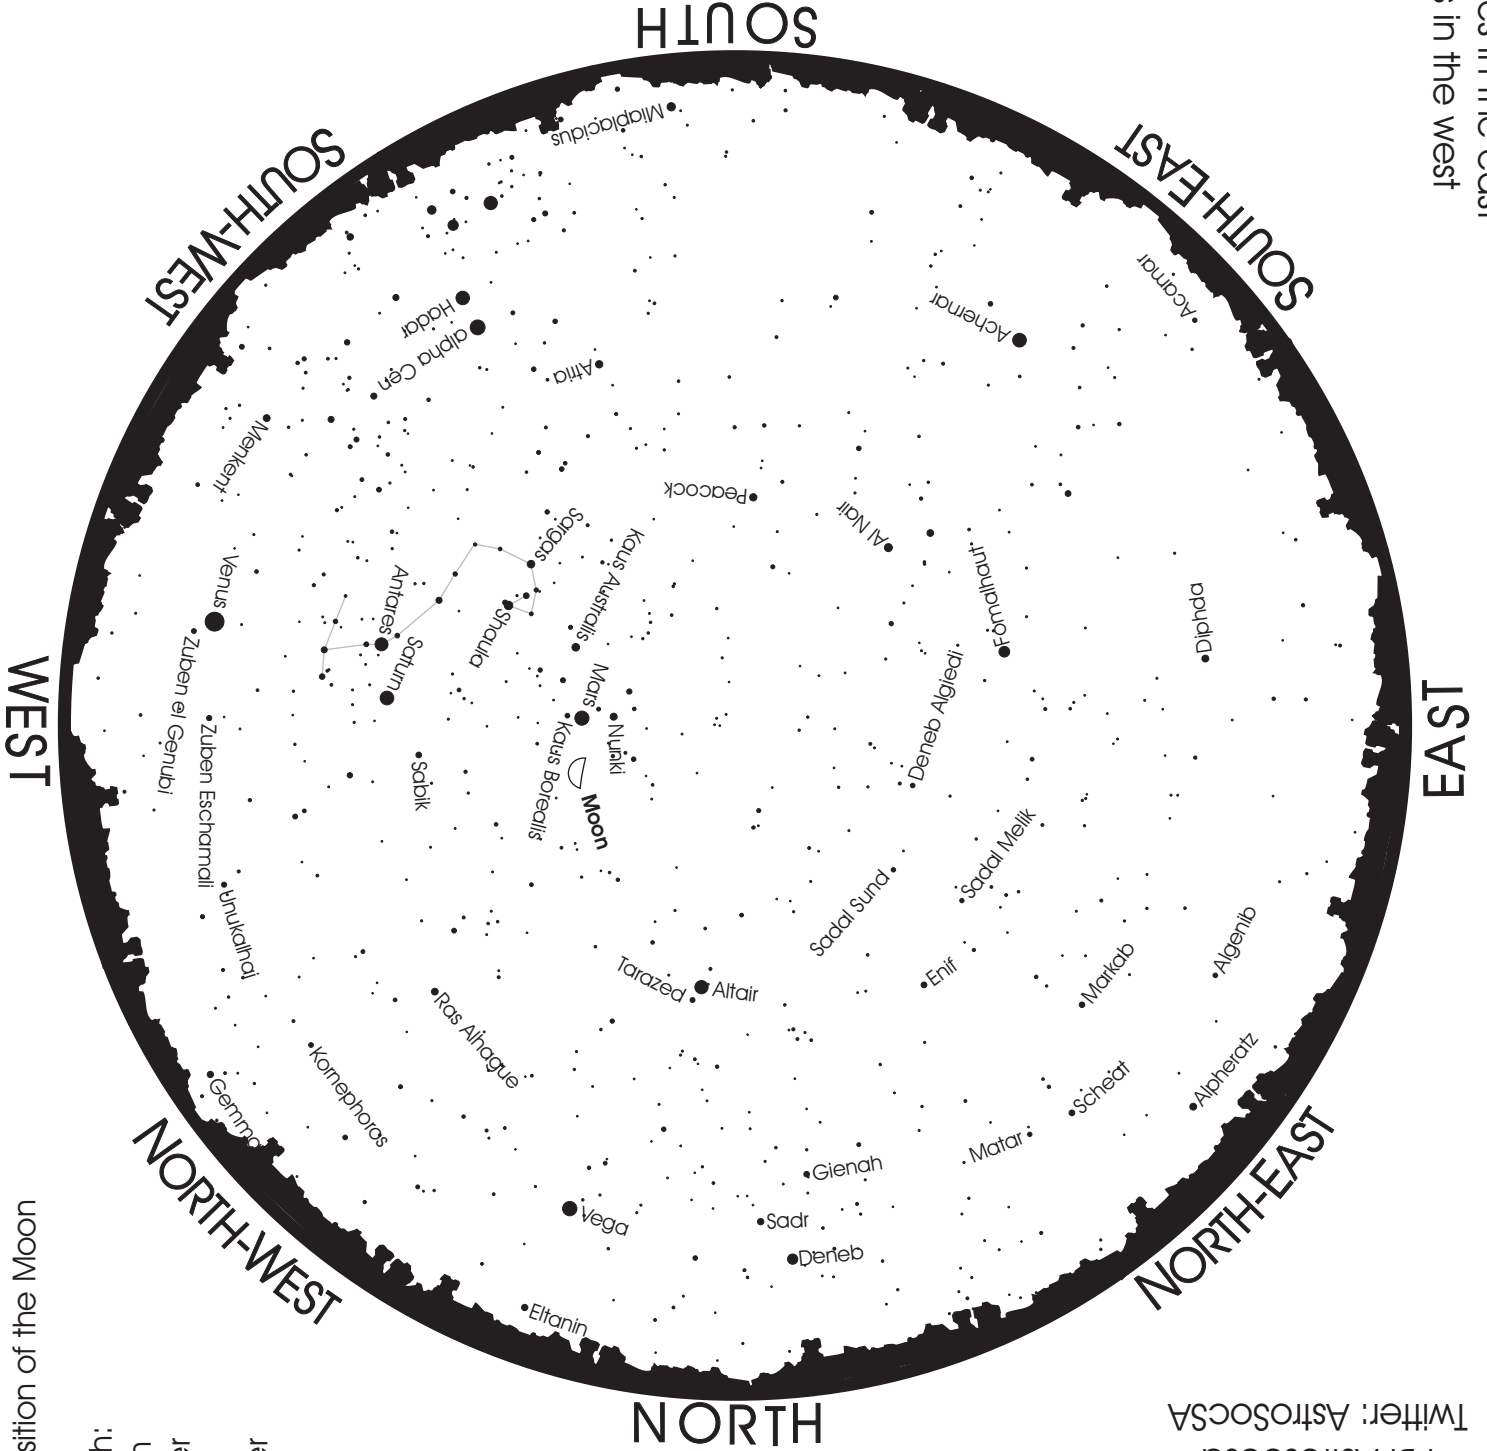

THE SOUTH AFRICAN EARLY EVENING SKY 8 OCT 2016

To find e.g. stars in the east,
face east and turn the map
so that **EAST** is at the bottom.

The Sun rises in the east
and sets in the west

Circles show the position of the Moon

- The Moon this month:
- Oct 1st: new moon
 - Oct 9th: first quarter
 - Oct 16th: full moon
 - Oct 22nd: last quarter

International Observe the Moon Night

ASSA.SA.OO.O.C.ZO
 FB: AstroSOCSA
 Twitter: AstroSOCSA