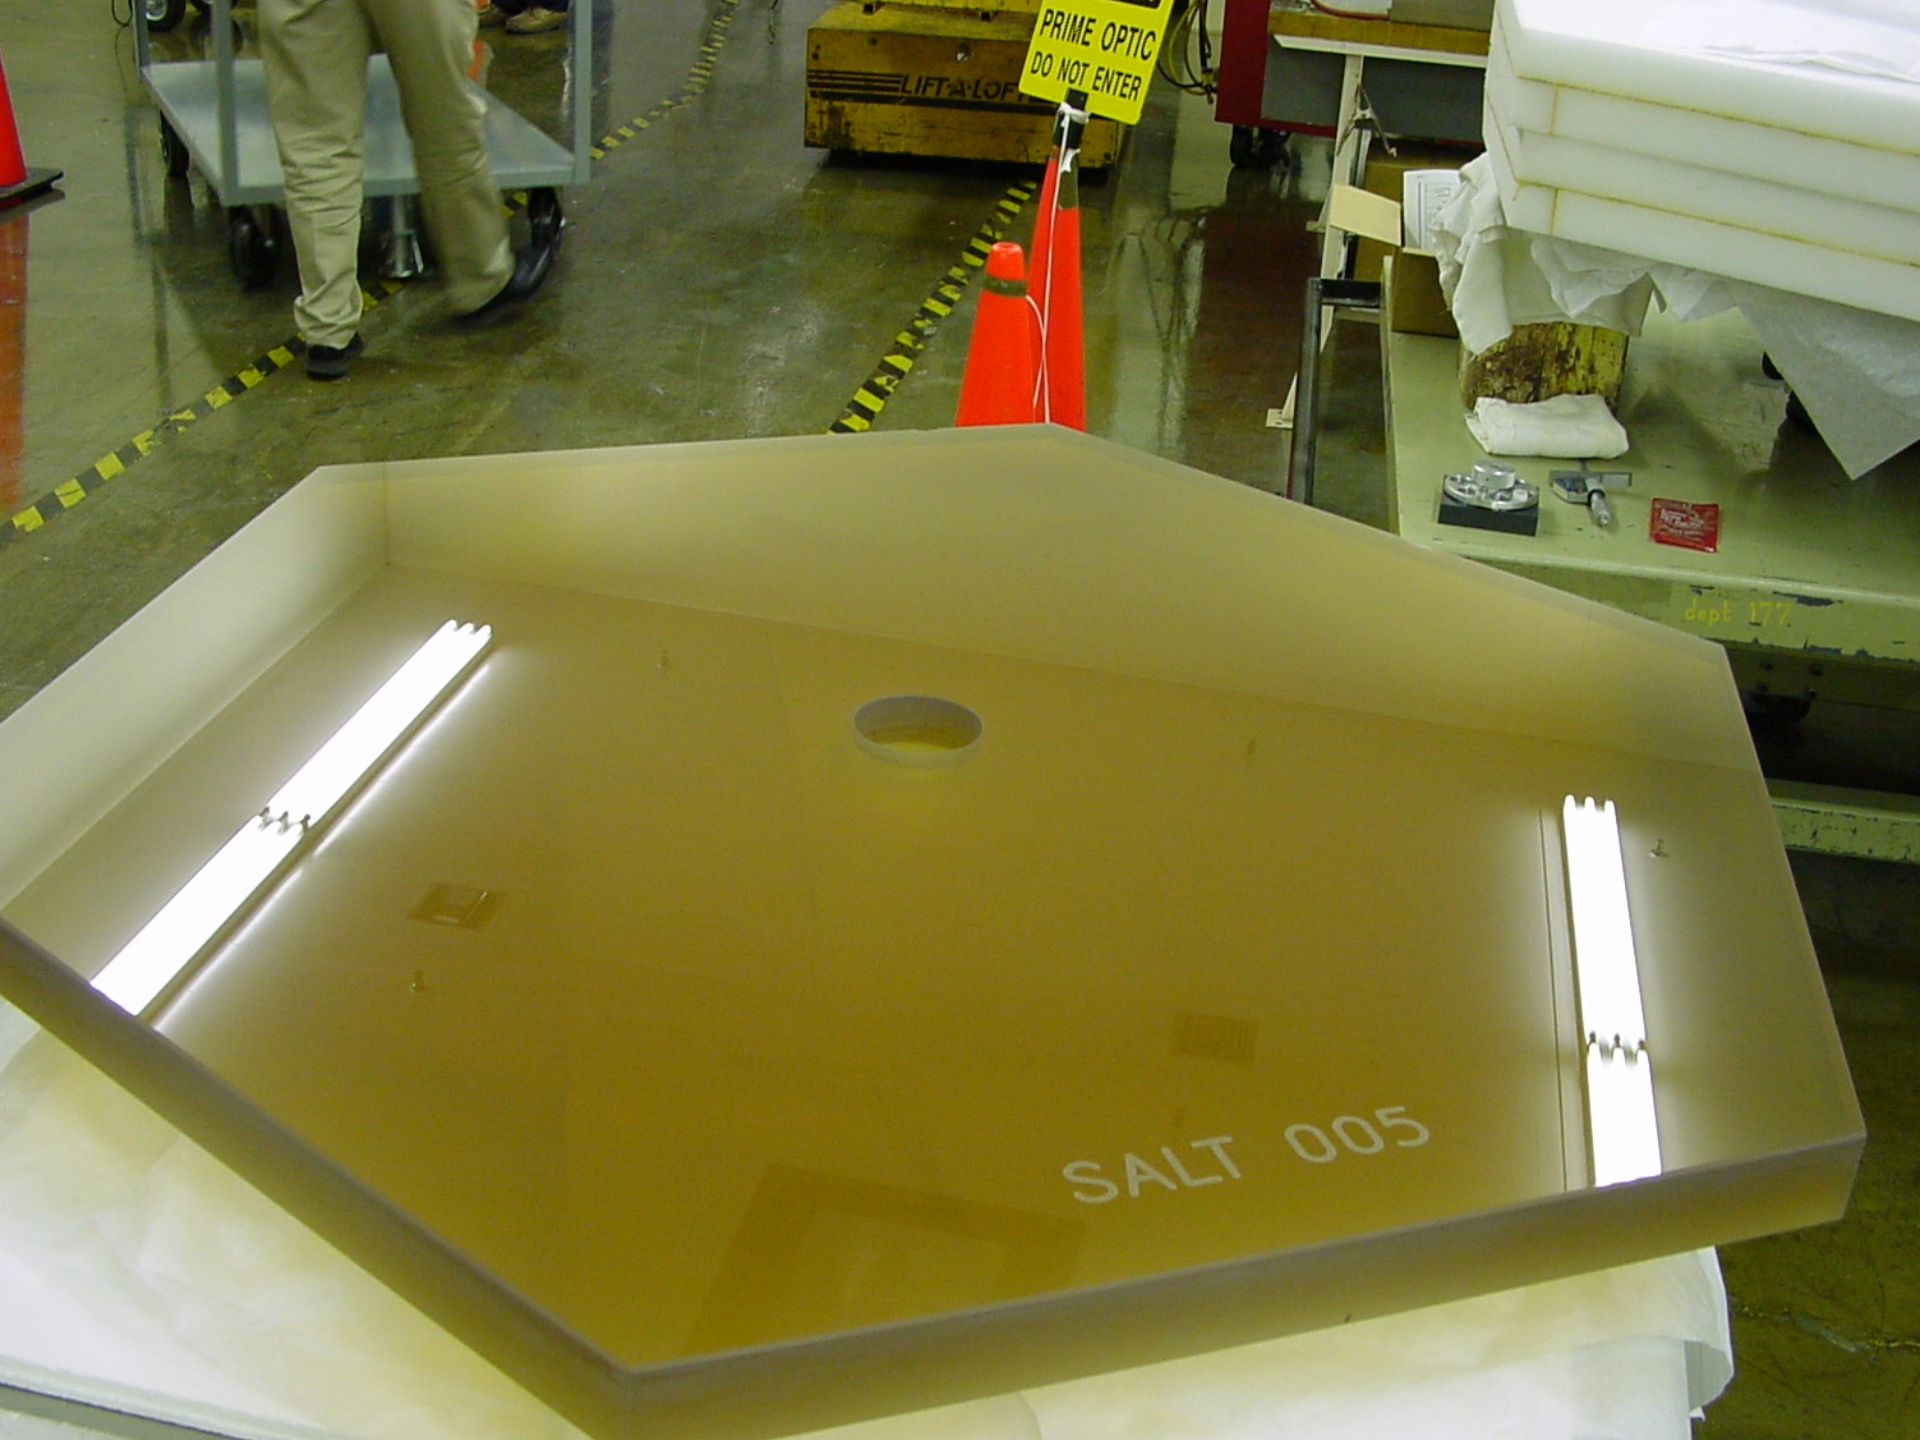

Beginnings....

1 April 2001

14 June 2001

July 2002

**Oct 2002: exterior building & dome complete**

**Prime Focus Tracker lift:  
Sept 2003**

**9-point mirror  
Mount support**

PRIME OPTIC  
DO NOT ENTER

LIFT-A-LOP

Red box with illegible text

dept 177

SALT 005

## First “blur” in Oct 2003 (2 segments)

**Beginnings....**

1 April 2001

14 June 2001

**Oct 2002: exterior building & dome complete**

Prime Focus Tracker lift:  
Sept 2003

9-point mirror  
Mount support

First "blur" in Oct 2003  
(2 segments)