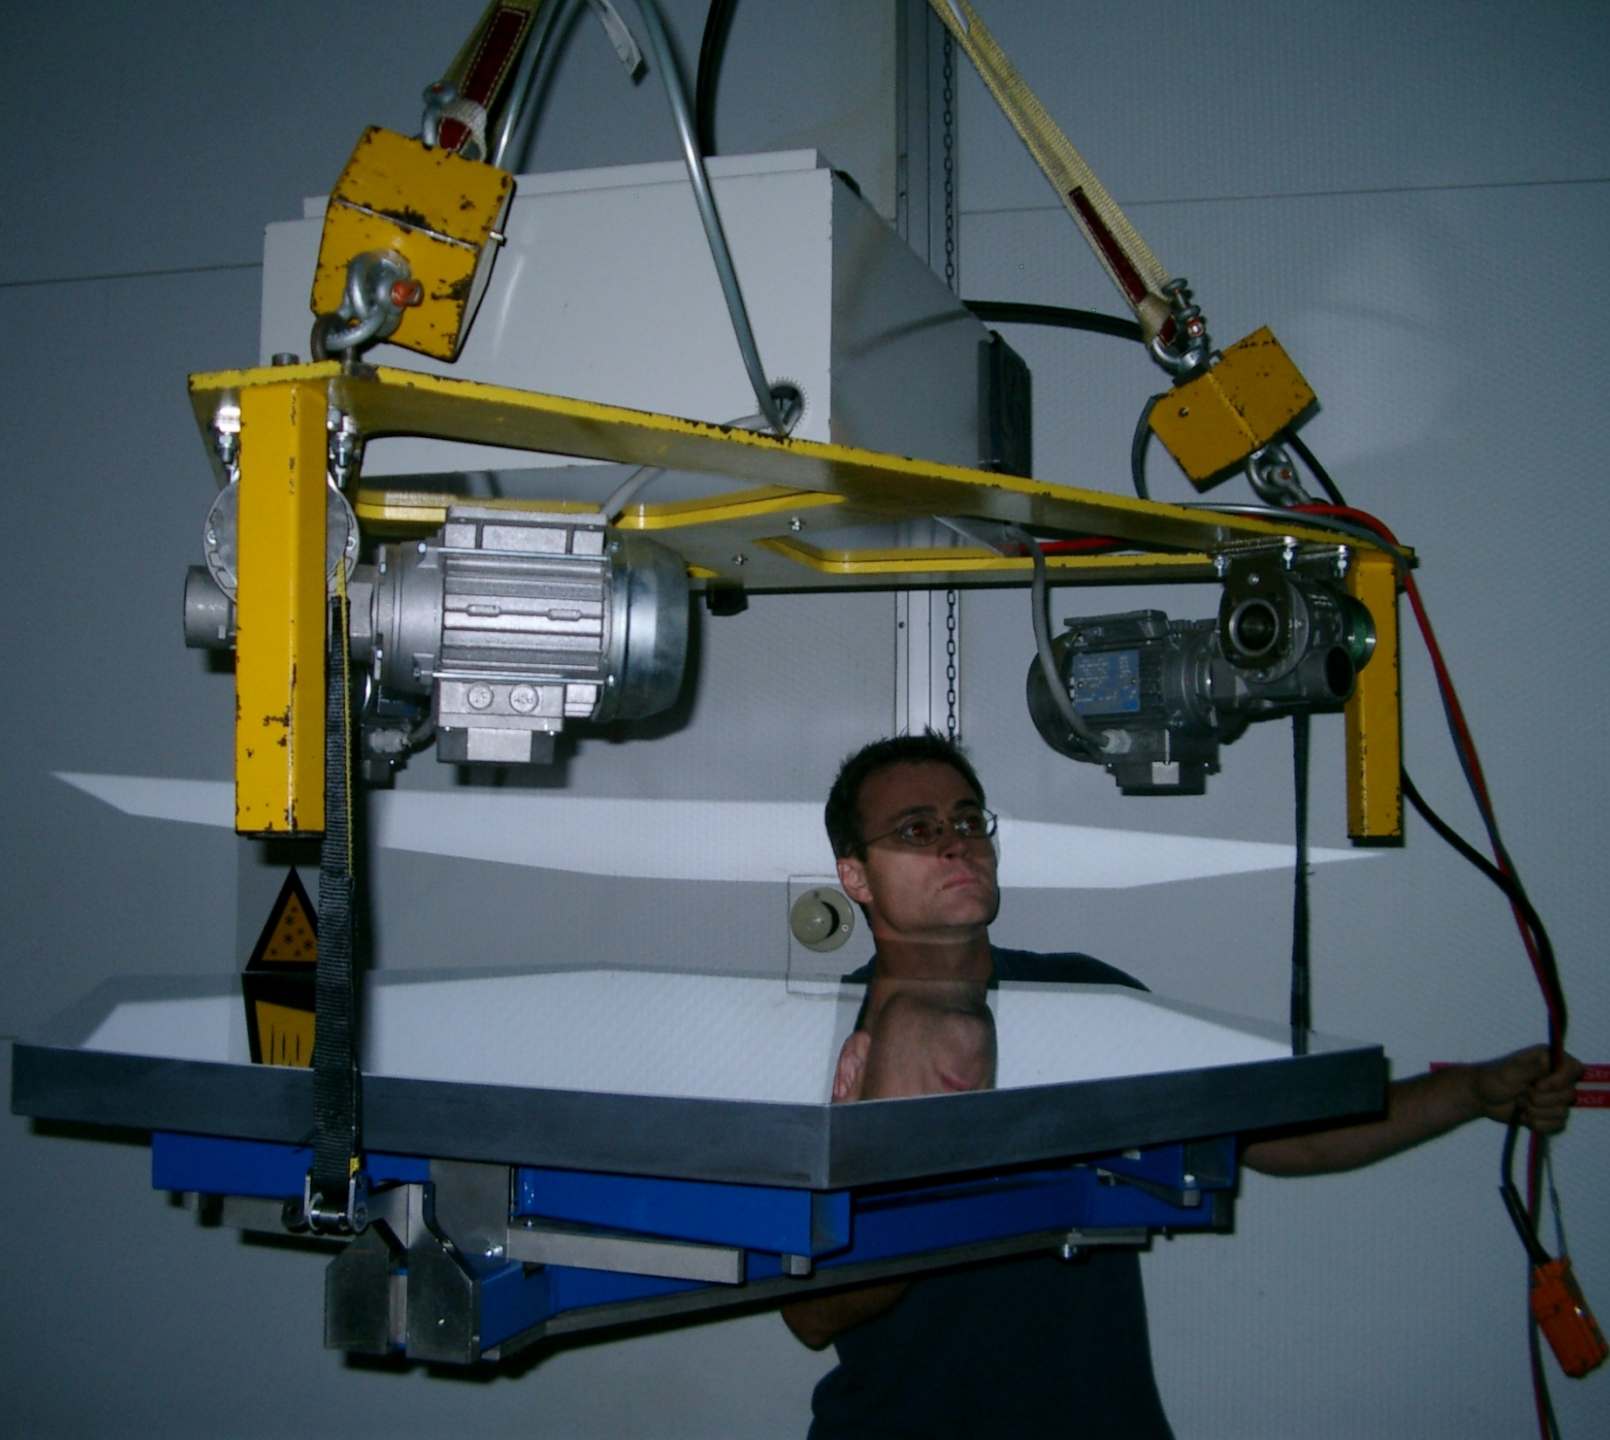

Beginnings....

1 April 2001

14 June 2001

July 2002

**Oct 2002: exterior building & dome complete**

**Prime Focus Tracker lift:  
Sept 2003**

**9-point mirror  
Mount support**

PRIME OPTIC  
DO NOT ENTER

LIFT-A-LOP

Red box with illegible text

dept 177

SALT 005

## First “blur” in Oct 2003 (2 segments)

**Beginnings....**

1 April 2001

14 June 2001

**Oct 2002: exterior building & dome complete**

Prime Focus Tracker lift:  
Sept 2003

9-point mirror  
Mount support

First "blur" in Oct 2003  
(2 segments)