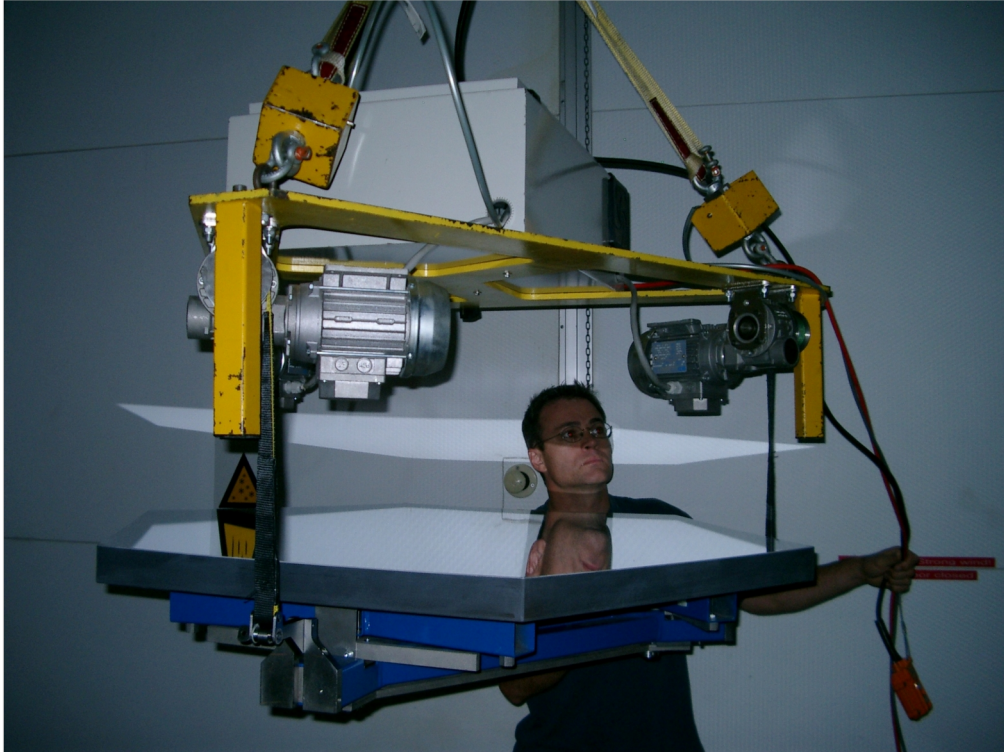

Beginnings....

1 April 2001

14 June 2001

July 2002

**Oct 2002: exterior building & dome complete**

**Prime Focus Tracker lift:  
Sept 2003**

**9-point mirror  
Mount support**

PRIME OPTIC  
DO NOT ENTER

## First “blur” in Oct 2003 (2 segments)

**Beginnings....**

1 April 2001

14 June 2001

**Oct 2002: exterior building & dome complete**

Prime Focus Tracker lift:  
Sept 2003

9-point mirror  
Mount support

First "blur" in Oct 2003  
(2 segments)