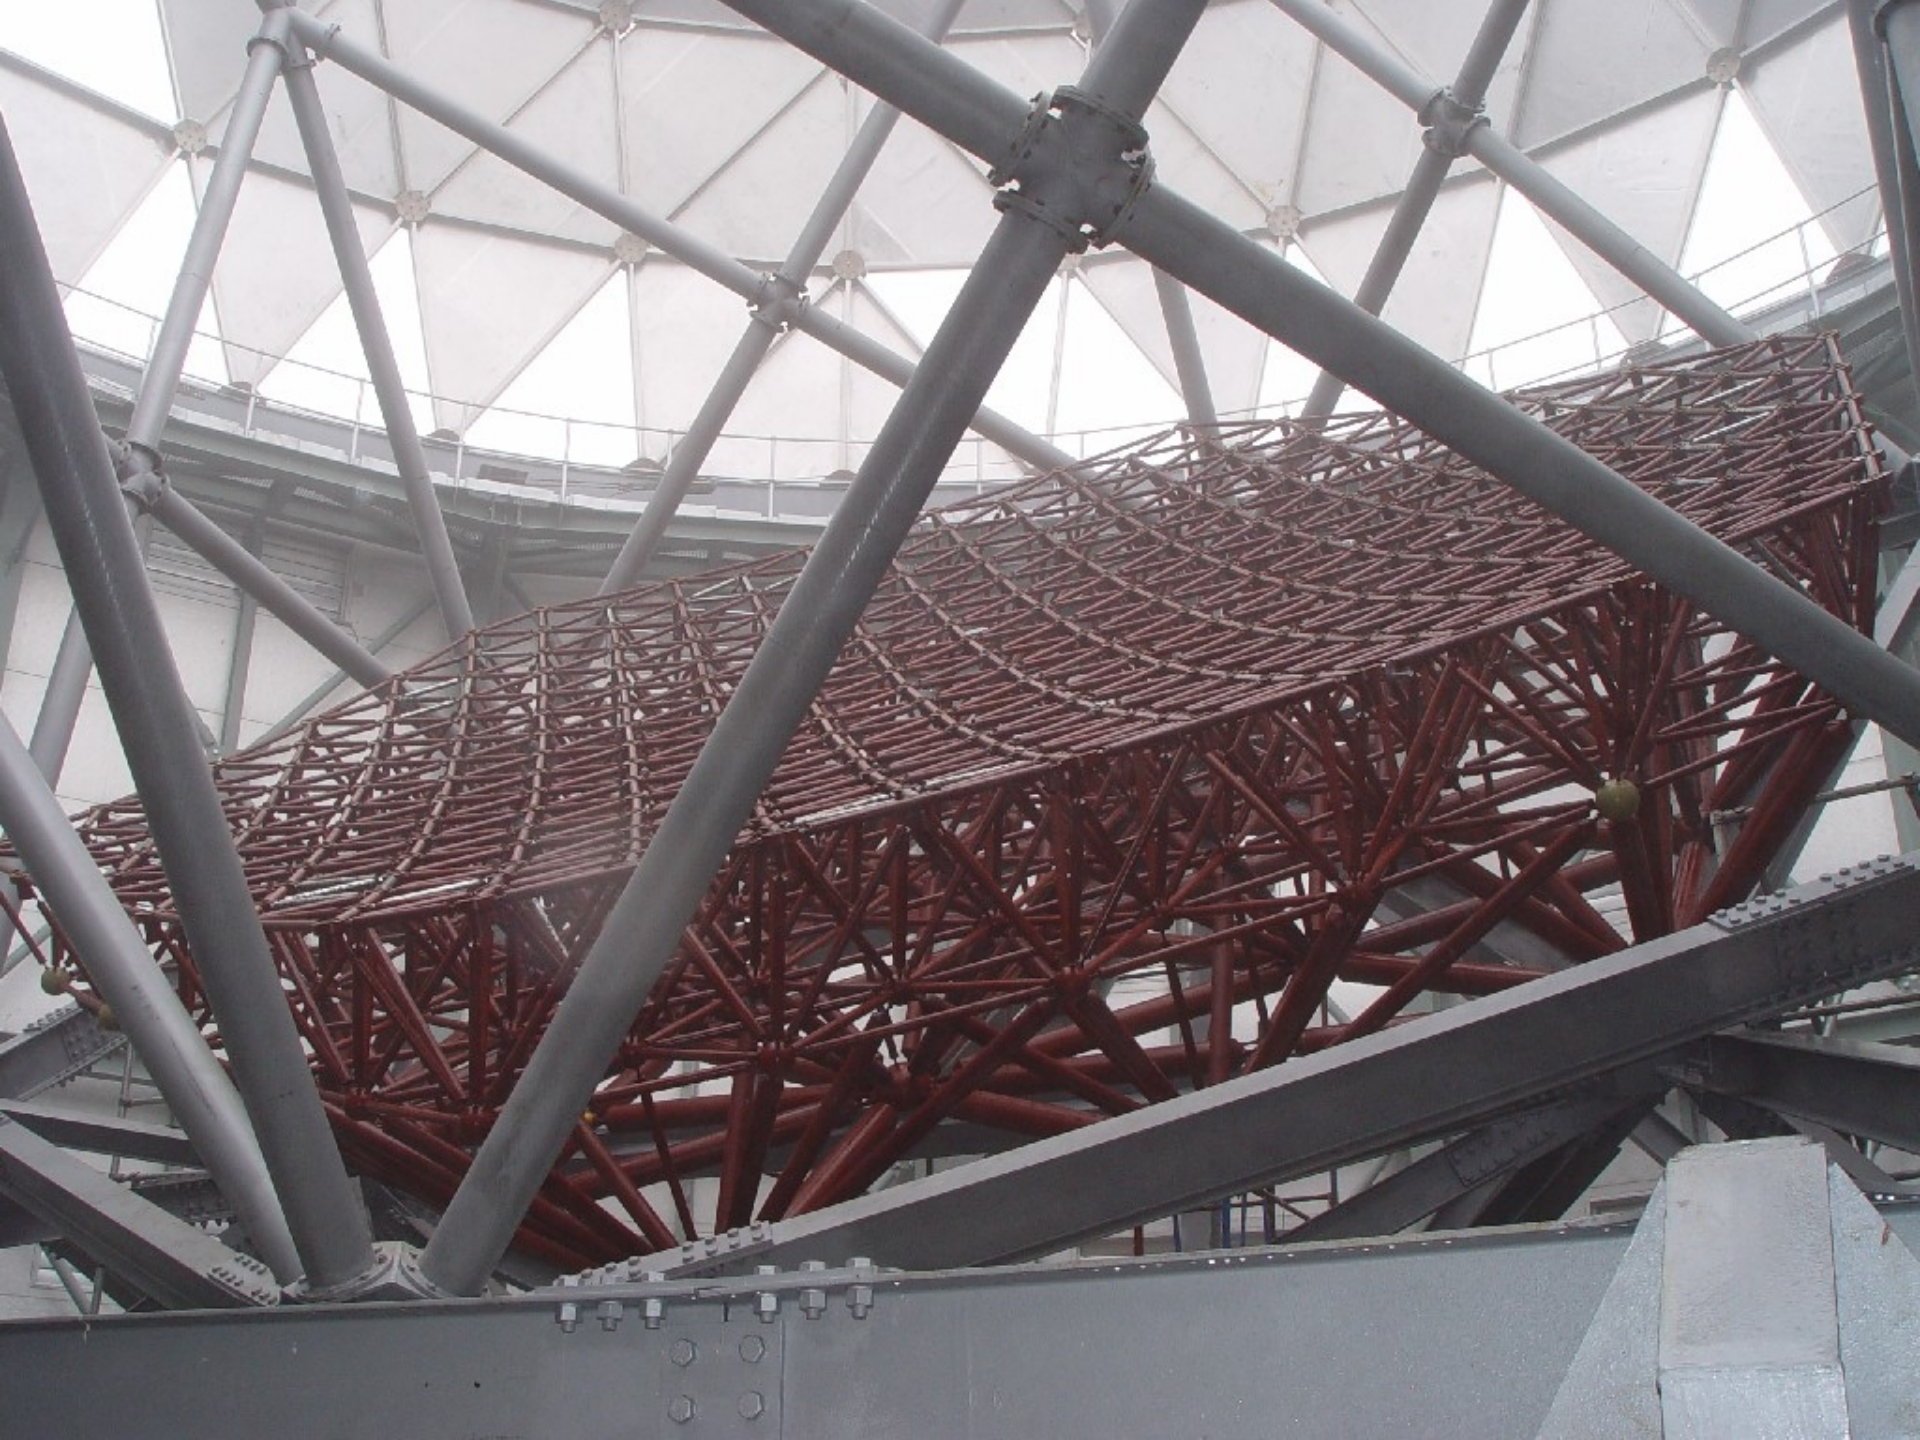

Beginnings....

1 April 2001

14 June 2001

July 2002

**Oct 2002: exterior building & dome complete**

**Prime Focus Tracker lift:  
Sept 2003**

**9-point mirror  
Mount support**

PRIME OPTIC  
DO NOT ENTER

LIFT-A-LOP

Red box with illegible text

dept 177

SALT 005

## First “blur” in Oct 2003 (2 segments)

**Beginnings....**

1 April 2001

14 June 2001

**Oct 2002: exterior building & dome complete**

Prime Focus Tracker lift:  
Sept 2003

9-point mirror  
Mount support

First "blur" in Oct 2003  
(2 segments)