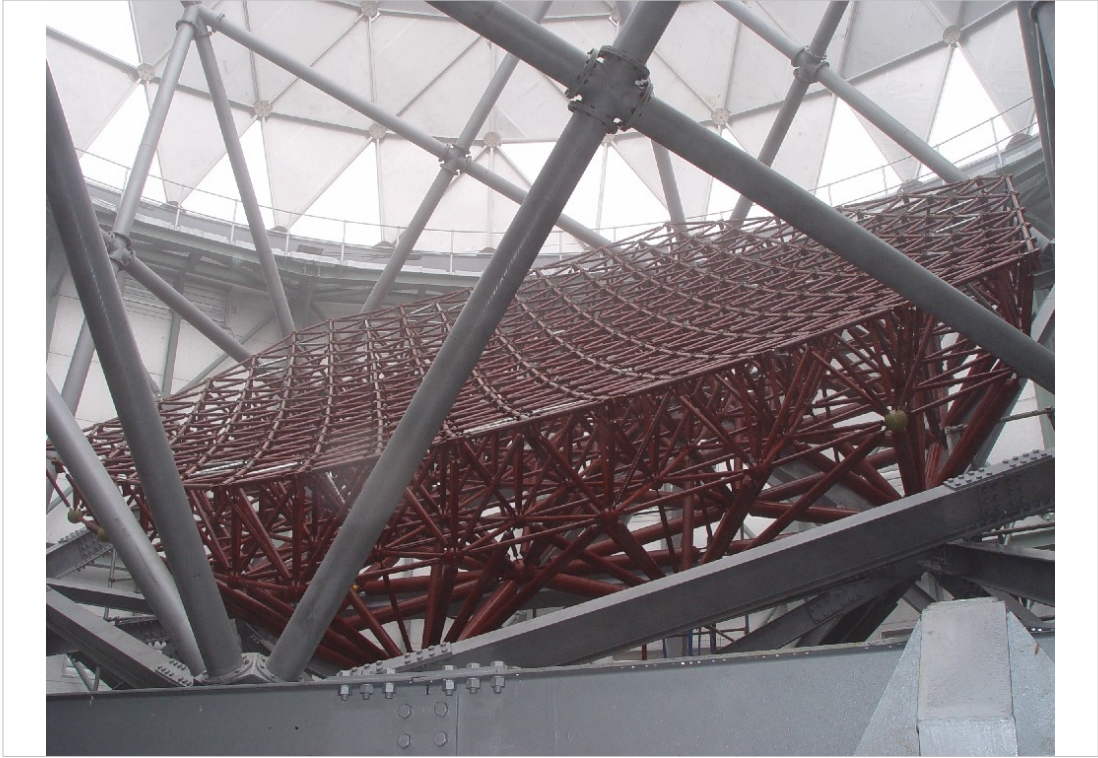

## First “blur” in Oct 2003 (2 segments)

**Beginnings....**

1 April 2001

14 June 2001

**Oct 2002: exterior building & dome complete**

Prime Focus Tracker lift:  
Sept 2003

9-point mirror  
Mount support

First "blur" in Oct 2003  
(2 segments)