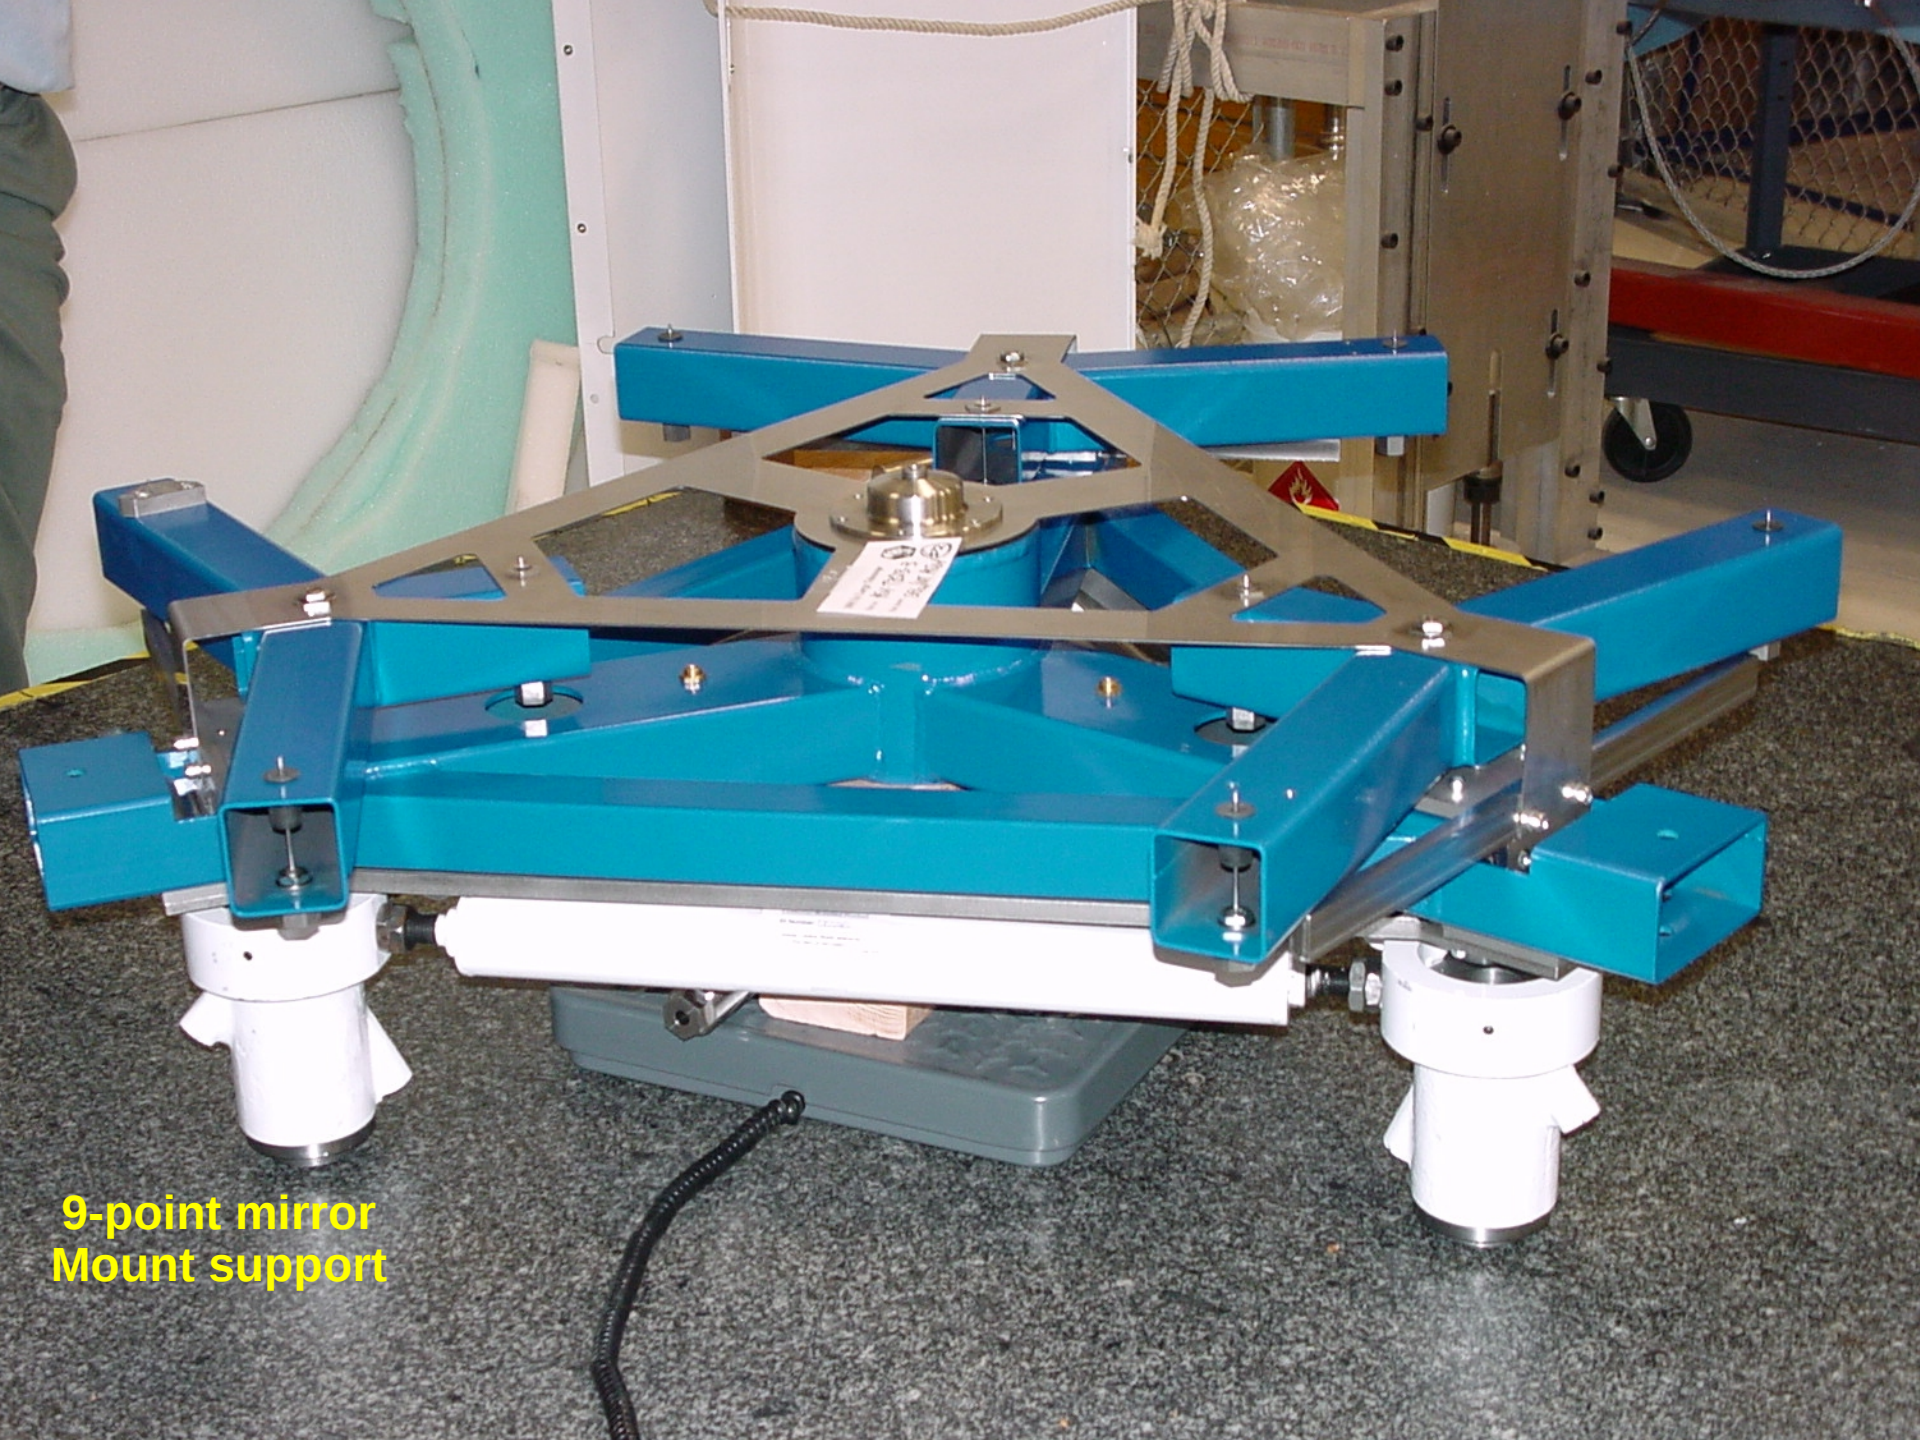

Beginnings....

1 April 2001

14 June 2001

July 2002

**Oct 2002: exterior building & dome complete**

**Prime Focus Tracker lift:  
Sept 2003**

**9-point mirror  
Mount support**

PRIME OPTIC  
DO NOT ENTER

LIFT-A-LOP

Red box with illegible text

dept 177

SALT 005

## First “blur” in Oct 2003 (2 segments)

**Beginnings....**

1 April 2001

14 June 2001

**Oct 2002: exterior building & dome complete**

Prime Focus Tracker lift:  
Sept 2003

9-point mirror  
Mount support

First "blur" in Oct 2003  
(2 segments)