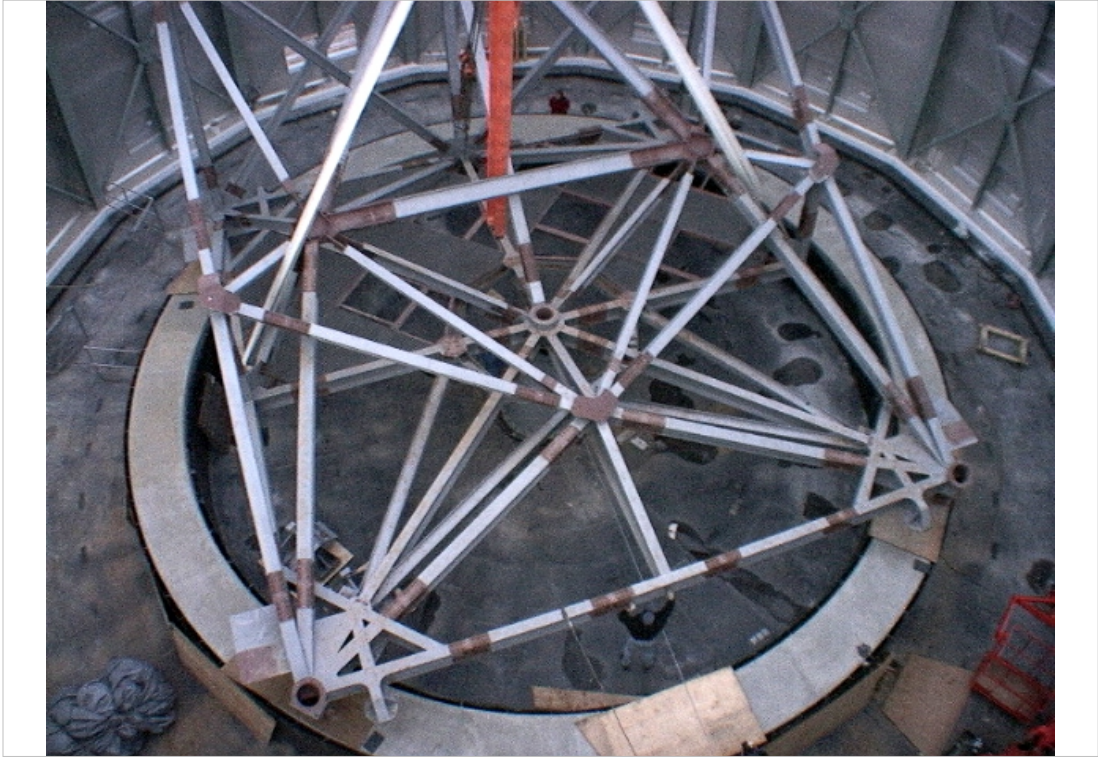

Beginnings....

1 April 2001

14 June 2001

July 2002

**Oct 2002: exterior building & dome complete**

**Prime Focus Tracker lift:  
Sept 2003**

**9-point mirror  
Mount support**

PRIME OPTIC  
DO NOT ENTER

## First “blur” in Oct 2003 (2 segments)

**Beginnings....**

1 April 2001

14 June 2001

**Oct 2002: exterior building & dome complete**

Prime Focus Tracker lift:  
Sept 2003

9-point mirror  
Mount support

First "blur" in Oct 2003  
(2 segments)