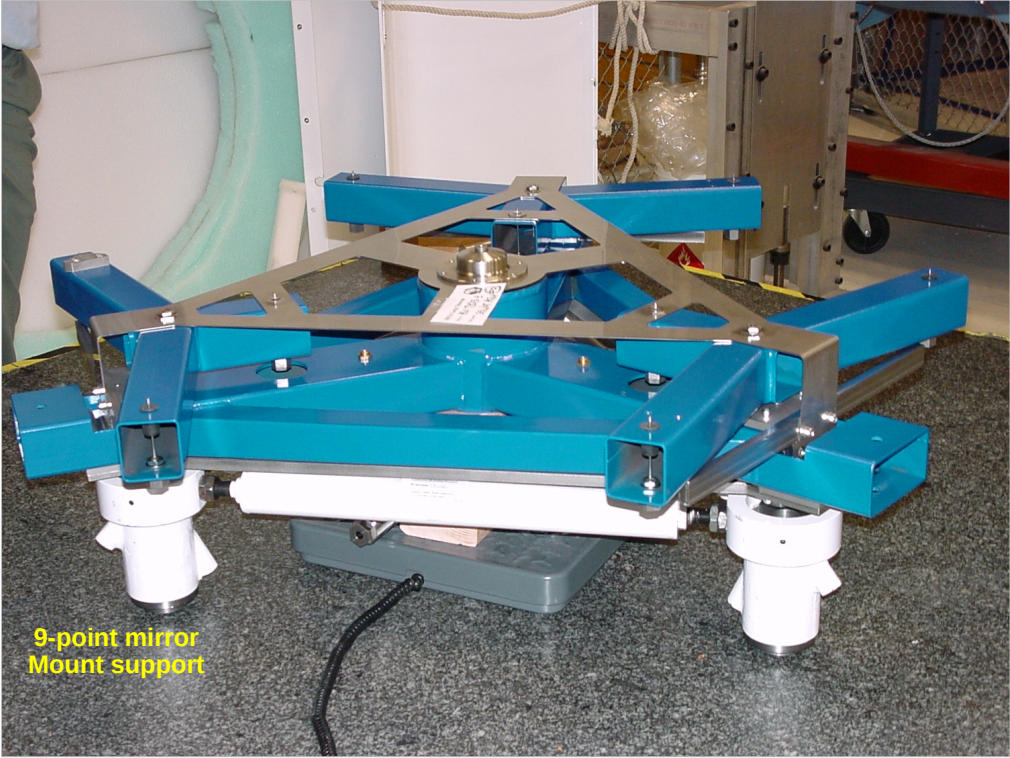

## First “blur” in Oct 2003 (2 segments)

**Beginnings....**

1 April 2001

14 June 2001

**Oct 2002: exterior building & dome complete**

Prime Focus Tracker lift:  
Sept 2003

9-point mirror  
Mount support

First "blur" in Oct 2003  
(2 segments)