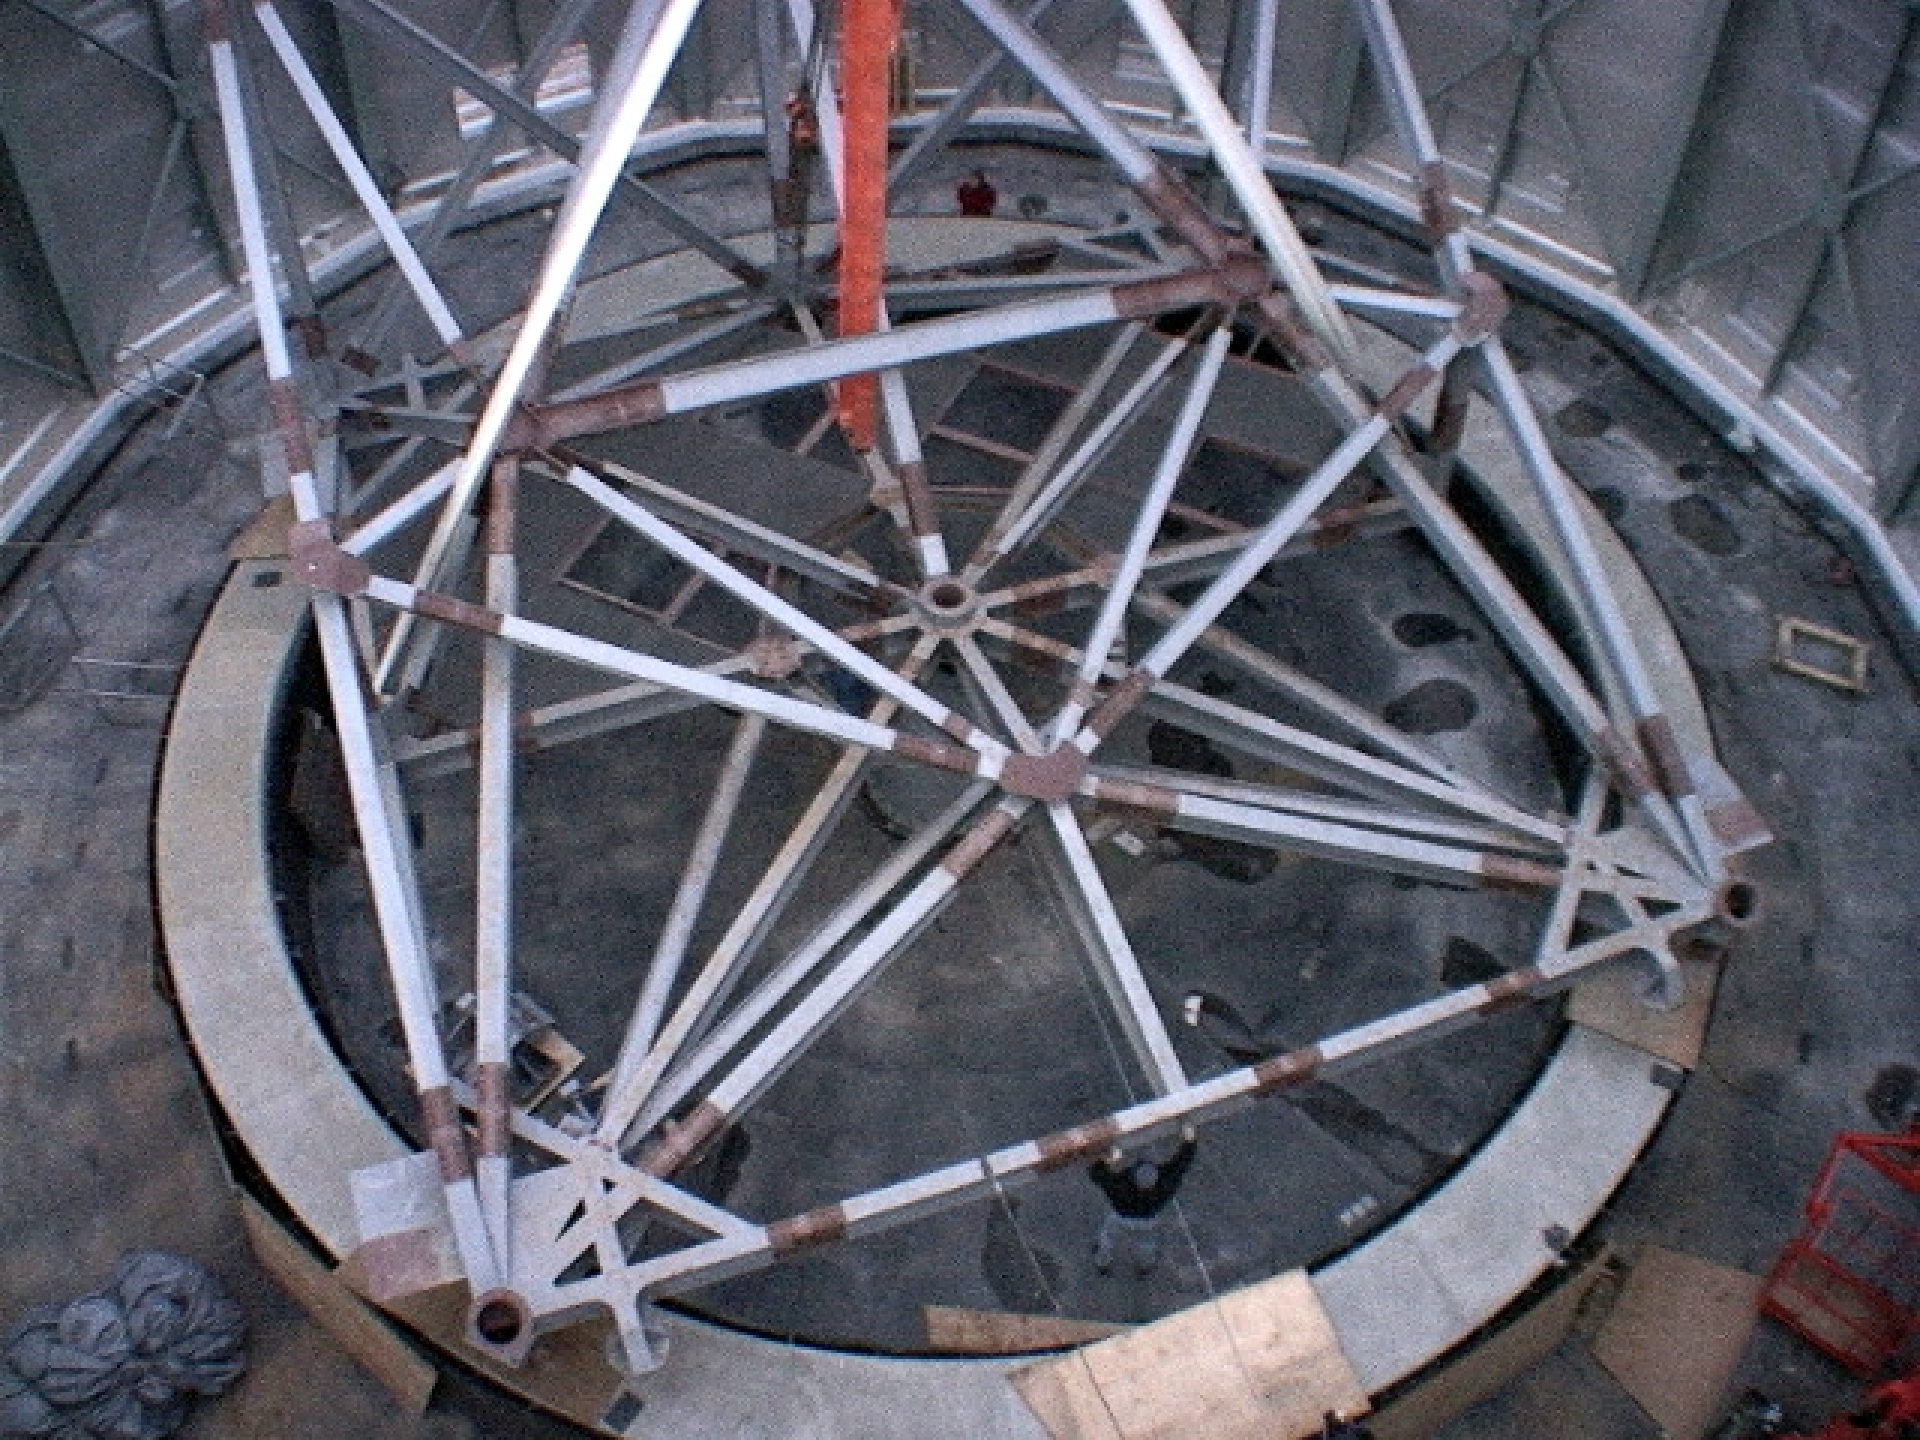

Beginnings....

1 April 2001

14 June 2001

July 2002

**Oct 2002: exterior building & dome complete**

**Prime Focus Tracker lift:  
Sept 2003**

**9-point mirror  
Mount support**

PRIME OPTIC  
DO NOT ENTER

LIFT-A-LOP

Red box with illegible text

dept 177

SALT 005

## First “blur” in Oct 2003 (2 segments)

**Beginnings....**

1 April 2001

14 June 2001

**Oct 2002: exterior building & dome complete**

Prime Focus Tracker lift:  
Sept 2003

9-point mirror  
Mount support

First "blur" in Oct 2003  
(2 segments)