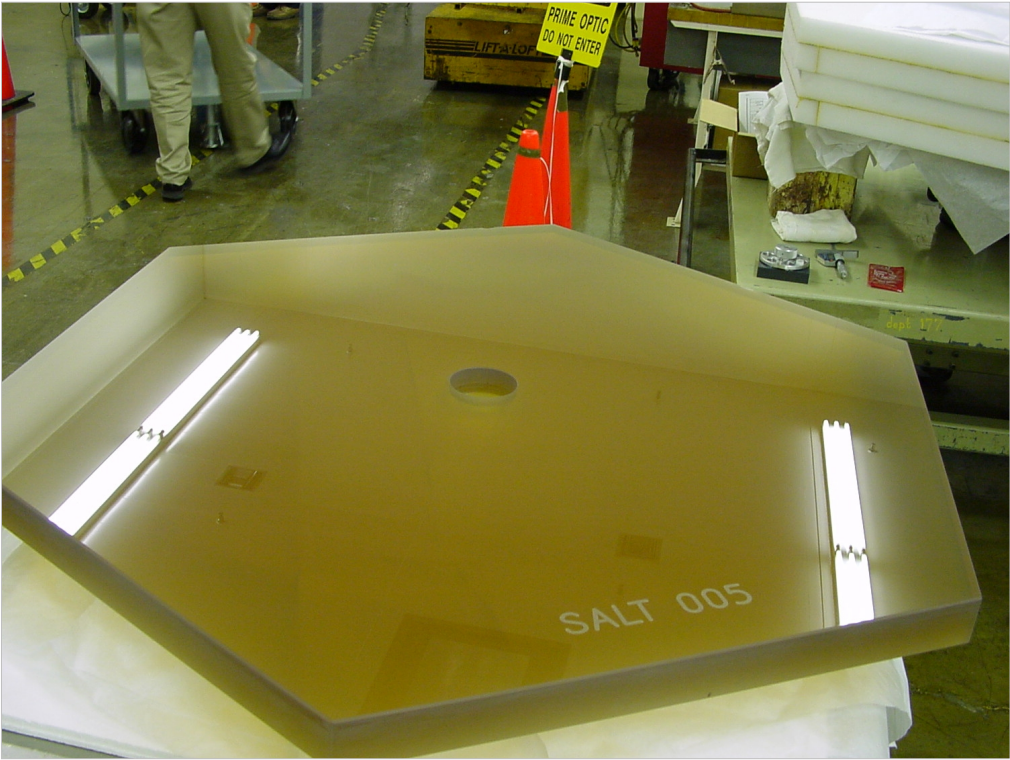

Beginnings....

1 April 2001

14 June 2001

July 2002

**Oct 2002: exterior building & dome complete**

**Prime Focus Tracker lift:  
Sept 2003**

**9-point mirror  
Mount support**

PRIME OPTIC  
DO NOT ENTER

LIFT-A-LOP

Red box with illegible text

dept 177

SALT 005

## First “blur” in Oct 2003 (2 segments)

**Beginnings....**

1 April 2001

14 June 2001

**Oct 2002: exterior building & dome complete**

Prime Focus Tracker lift:  
Sept 2003

9-point mirror  
Mount support

First "blur" in Oct 2003  
(2 segments)