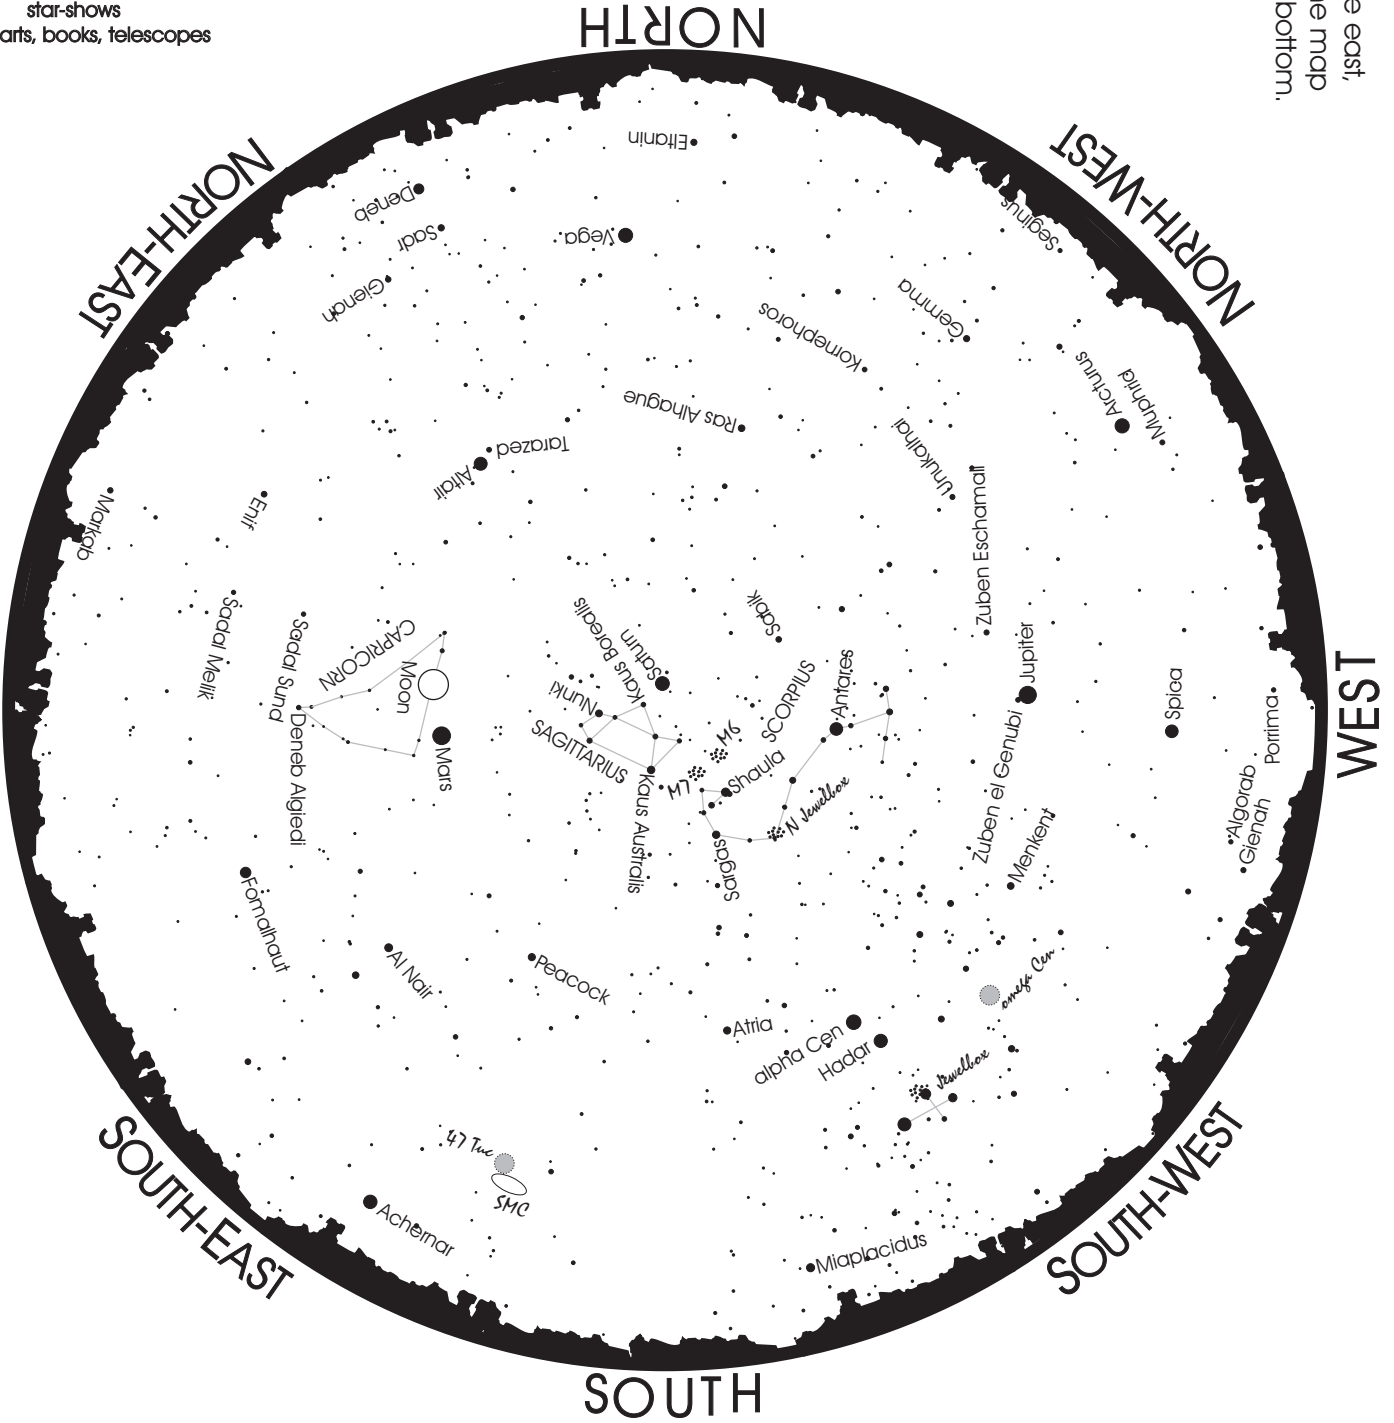

**SHOW TIMES**

www.planetarium.co.za

**Total Lunar Eclipse**

Fri 27 July  
8:24pm - 0:19am  
Total from 9:30 - 11:13pm

To find e.g. stars in the east,  
face east and turn the map  
so that **EAST** is at the bottom.

The Sun rises in the east  
and sets in the west

**EAST**

- Small Magellanic Cloud - next-door galaxy
- ancient star clusters - omega Cen, 47 Tuc
- ⊛ young star clusters - M6, M7, Jewelbox, N Jewelbox
- Use binoculars to look for ...

**THE SOUTH AFRICAN  
EARLY EVENING SKY  
27 JUL 2018  
10pm**