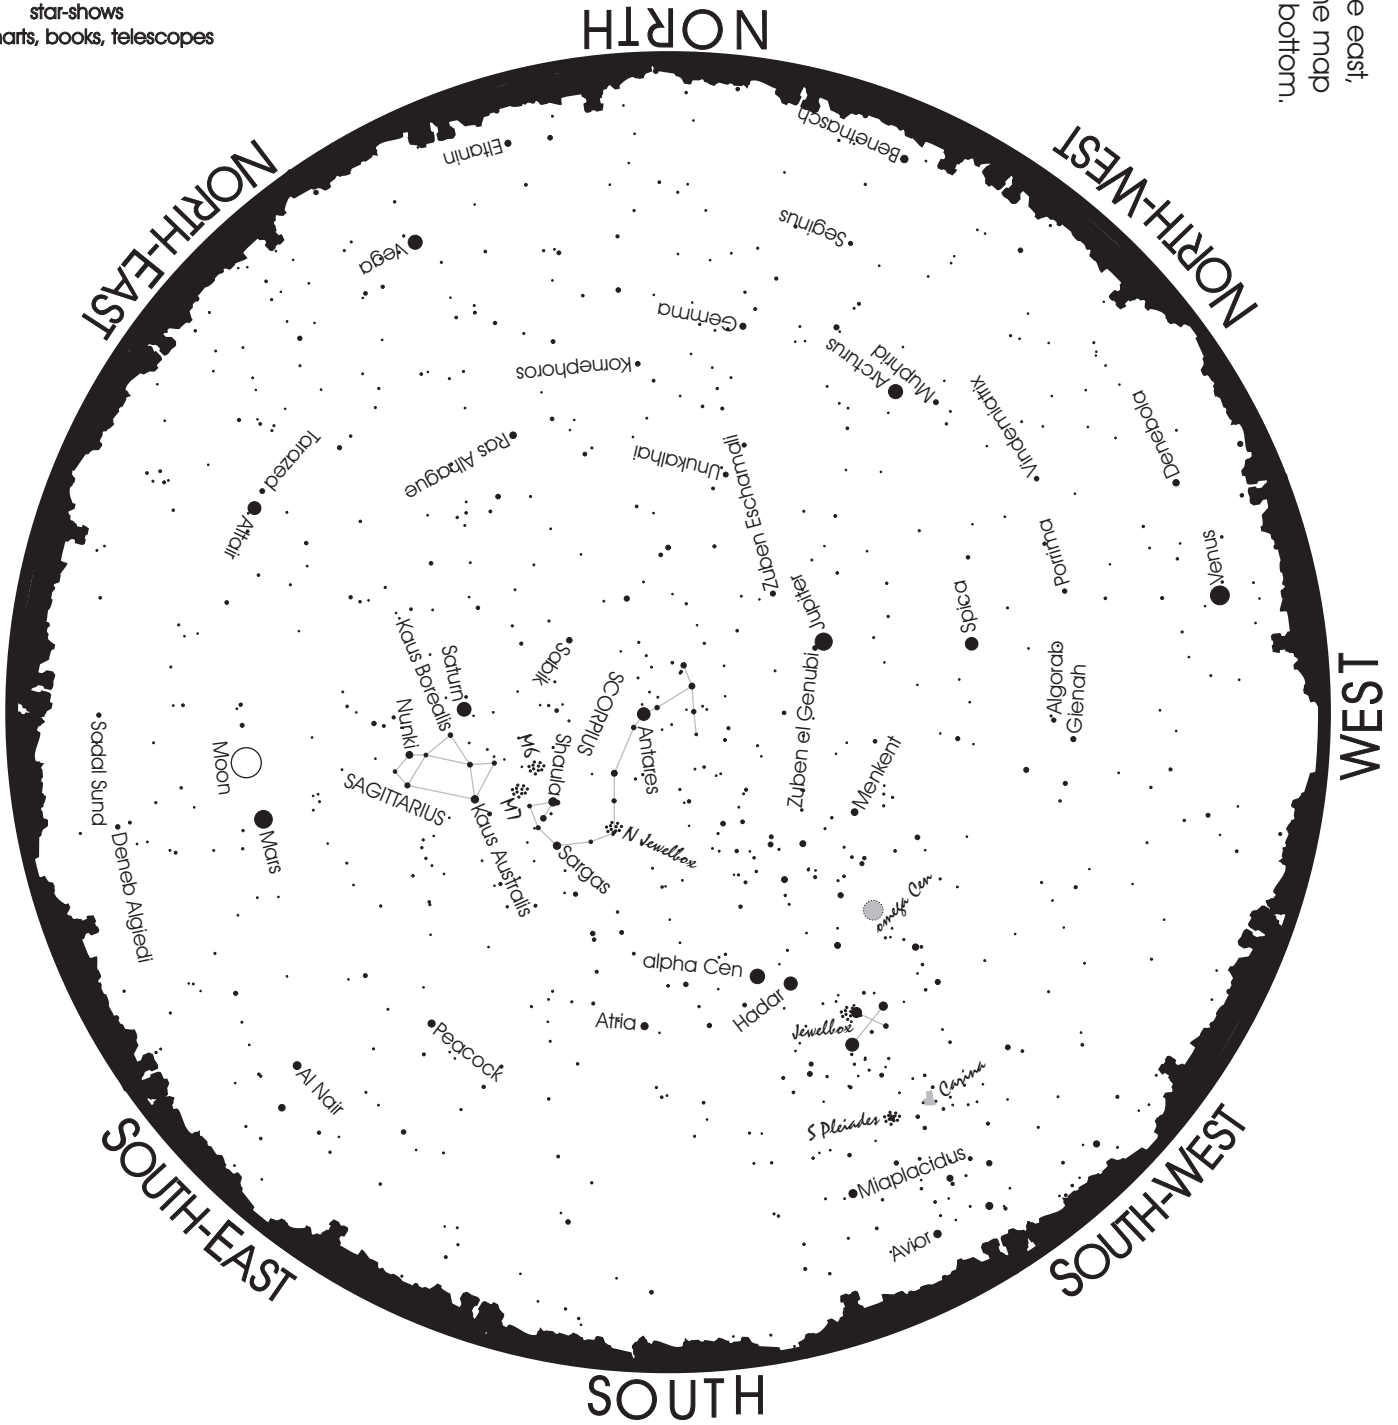

SHOW TIMES

www.planetarium.co.za

Total Lunar Eclipse

Fri 27 July
8:24pm - 0:19am
Total from 9:30 - 11:13pm

To find e.g. stars in the east,
face east and turn the map
so that **EAST** is at the bottom.

The Sun rises in the east
and sets in the west

EAST

- Use binoculars to look for ...
- ✿ Young star clusters - M6, M7, Jewelbox, N Jewelbox, S Pleiades
- ancient star clusters - omega Cen
- † Carina star-birth nebula

**THE SOUTH AFRICAN
EARLY EVENING SKY
27 JUL 2018
8pm**